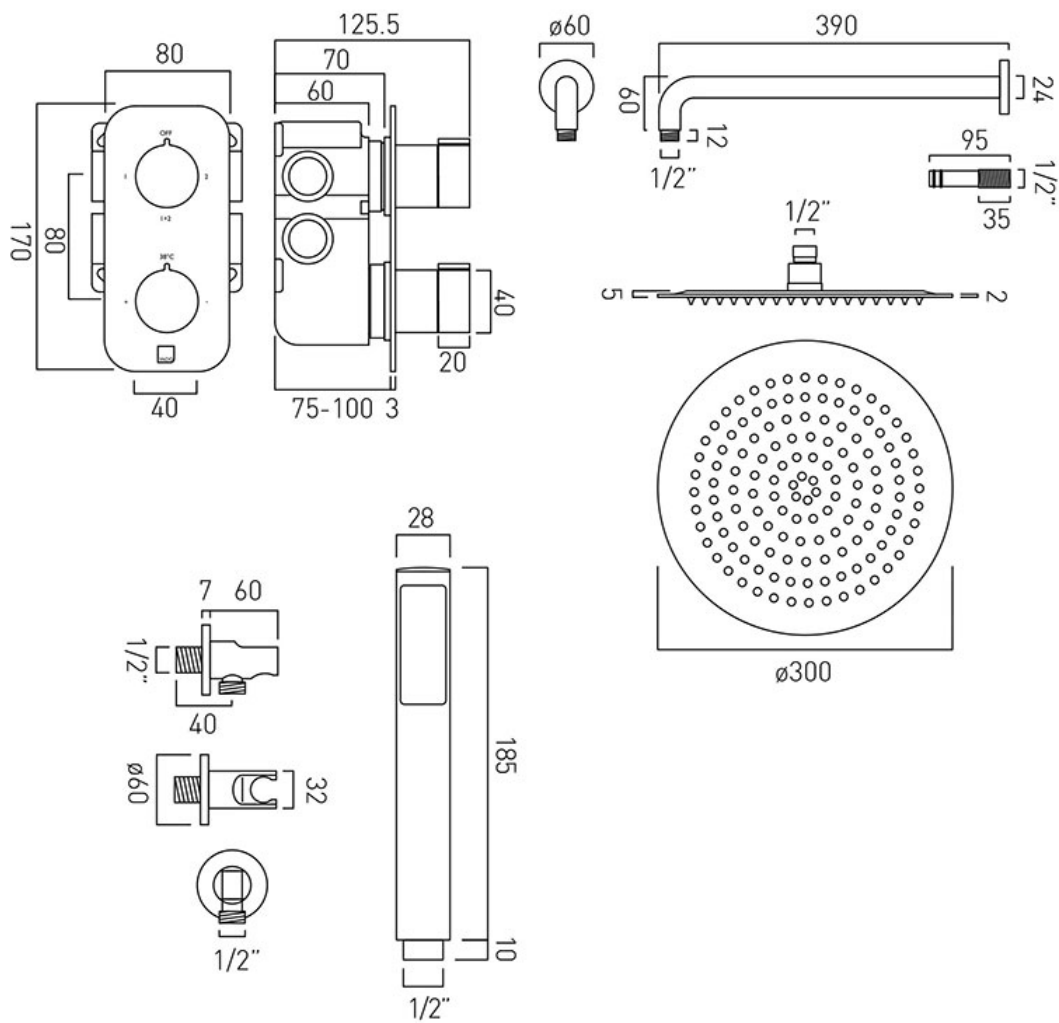

TECHNICAL DRAWING

COLLECTION: ALTITUDE

PRODUCT CODE: TAB-1721/ALT-CP

tel: 01934 744466
email: sales@vado.com
www.vado.com

where inspiration flows
taps | showering | accessories