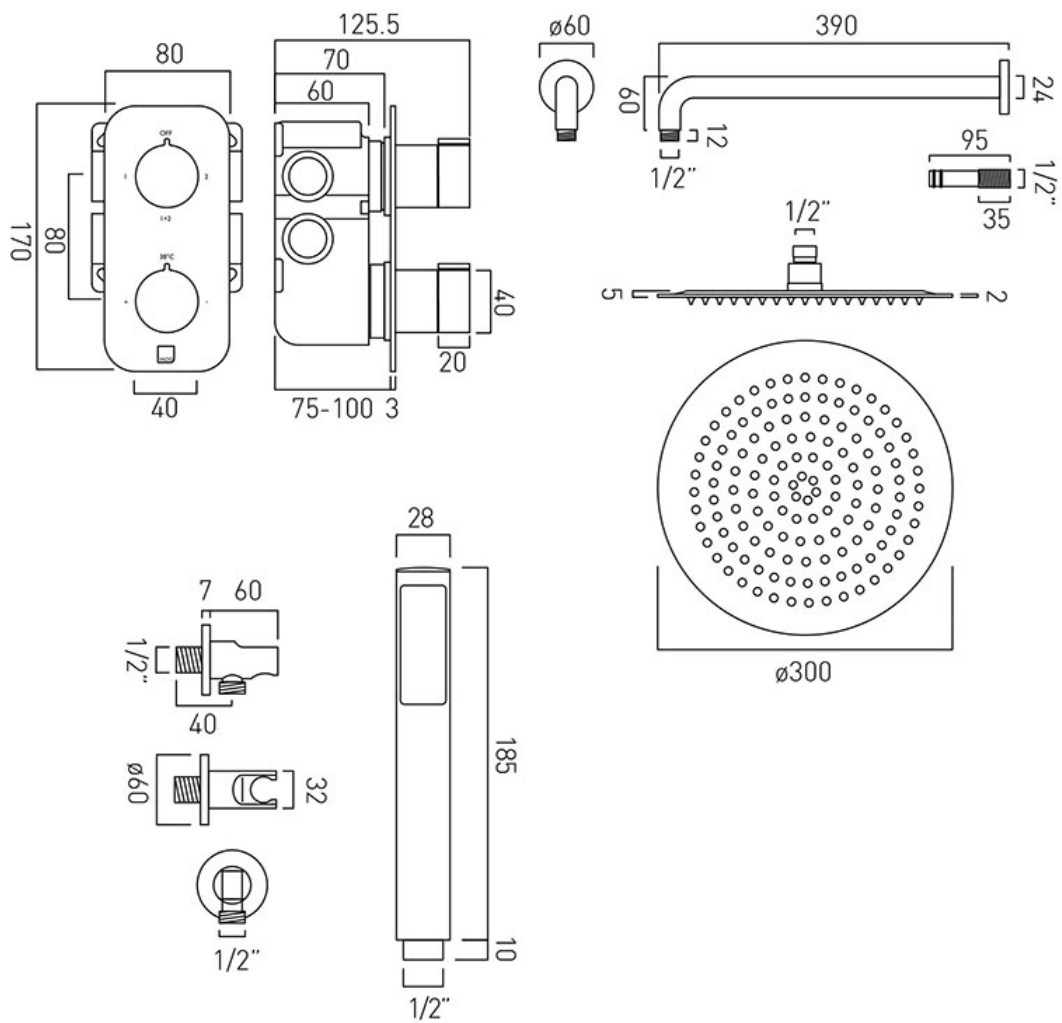

thermostatic cartridge V-001C-PLA  
diverter cartridge FL-802-33/2MX  
minimum operating pressure 1.0 bar MP

kit comprises:

TAB-148/2-ALT-C/P  
AQB-RO/30/SA-C/P  
ZOO-SFMKWO-C/P

shower valve includes 3/4" - 1/2" adaptors  
min-max wall mount 68-77mm (standard)  
optimum installation depth 73mm (standard)

## FLOW REGULATOR:

FR-SHOWER/9-C/P (2 are required)

# TECHNICAL DRAWING

**COLLECTION:** ALTITUDE

**PRODUCT CODE:** TAB-1721/ALT-CP

tel: 01934 744466  
email: sales@vado.com  
www.vado.com

**where inspiration flows**  
taps | showering | accessories