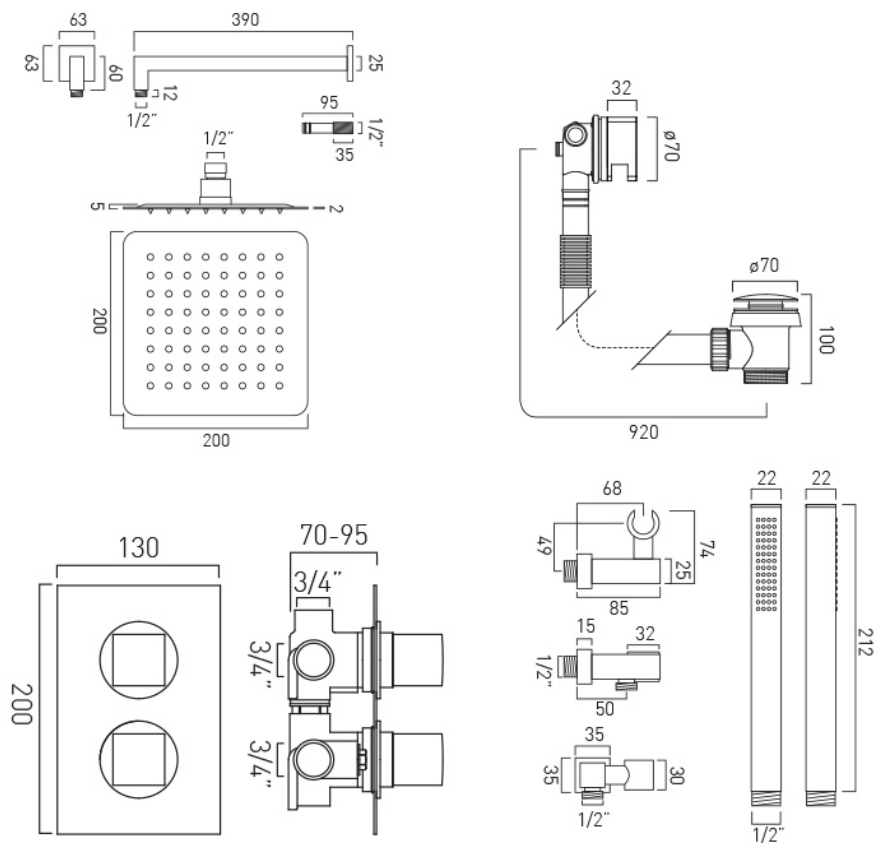

TECHNICAL DRAWING

COLLECTION: DX

PRODUCT CODE: DX-173252-MIX-CP

tel: 01934 744466
email: sales@vado.com
www.vado.com

where inspiration flows
taps | showering | accessories