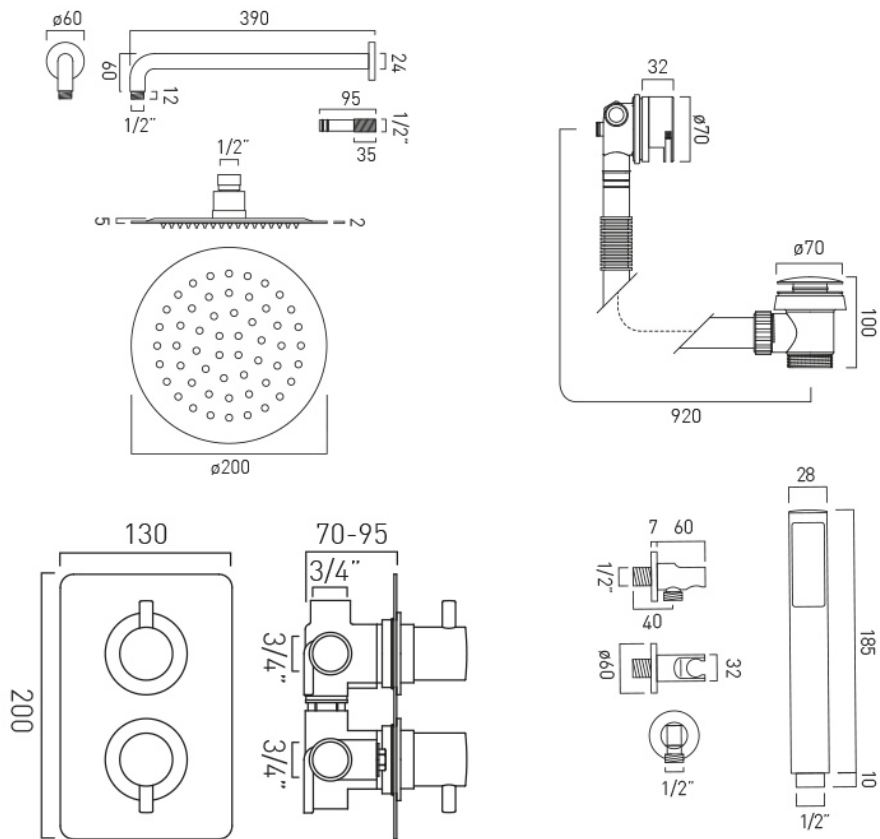

TECHNICAL DRAWING

COLLECTION: CELSIUS

PRODUCT CODE: DX-173252-CELSQ-CP

tel: 01934 744466
email: sales@vado.com
www.vado.com

where inspiration flows
taps | showering | accessories