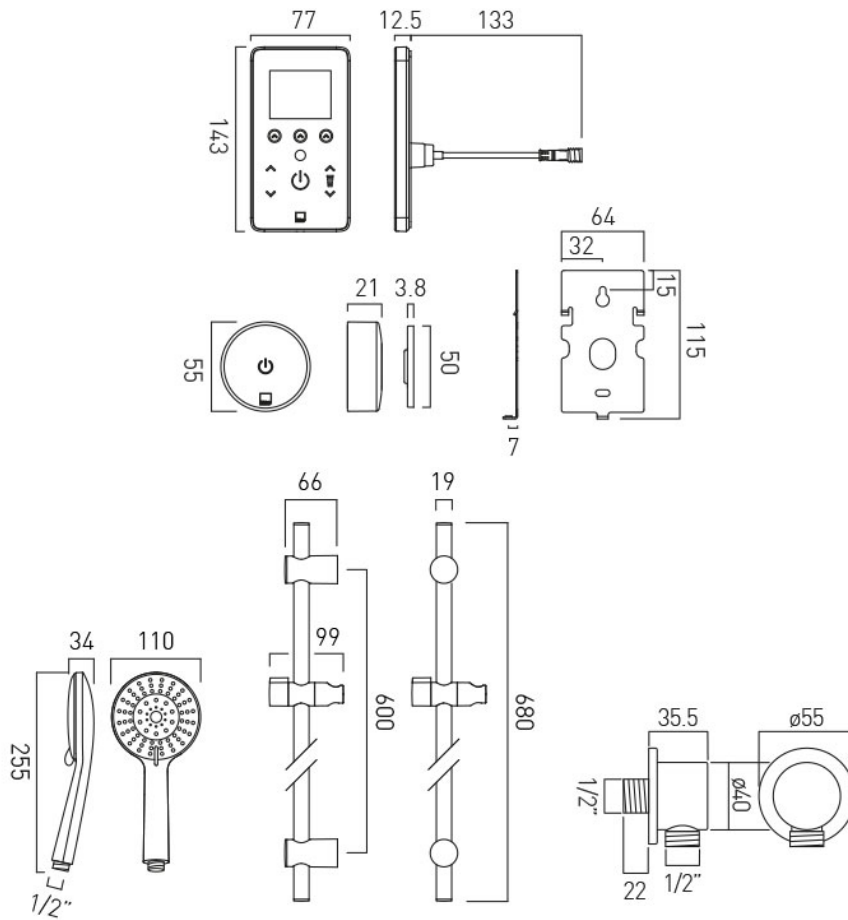

TECHNICAL DRAWING

COLLECTION: SENSORI

PRODUCT CODE: TCH-1710/LP-EM-CP

tel: 01934 744466
email: sales@vado.com
www.vado.com

where inspiration flows
taps | showering | accessories