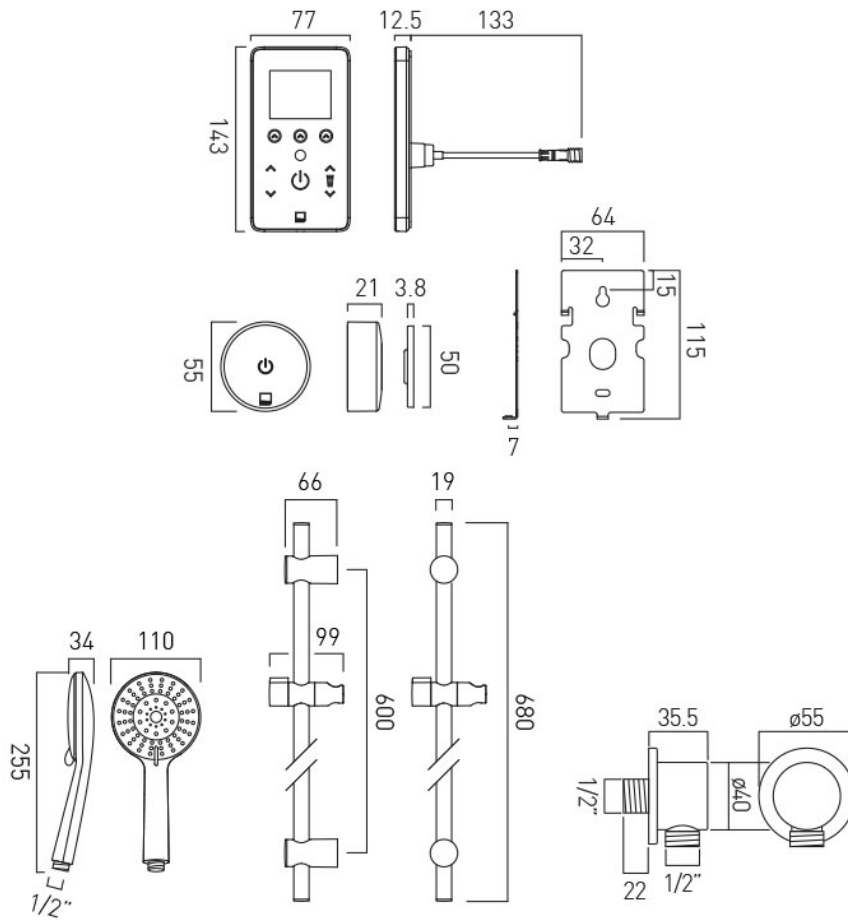

SPECIFICATION SHEET

COLLECTION: SENSORI

PRODUCT CODE: TCH-1710/HP-EM-CP

DESCRIPTION:

Sensori

- SmartTouch 1 outlet control and remote
- Evolve 4 function slide rail shower kit
- Elements wall outlet

minimum operating pressure 1.0 bar MP

kit comprises:

TCH-1000

EVO-MFSRK-DB-C/P

ELE-OUTLET-C/P

installation note:

- 20mm minimum depth tolerance with a 19mm cable inlet diameter
- 10m wiring from CPU for flexible installation
- not suitable for bath fill
- not recommended for use with shower heads over 350mm in diameter

where inspiration flows

taps | showering | accessories

TECHNICAL DRAWING

COLLECTION: SENSORI

PRODUCT CODE: TCH-1710/HP-EM-CP

tel: 01934 744466
email: sales@vado.com
www.vado.com

where inspiration flows
taps | showering | accessories