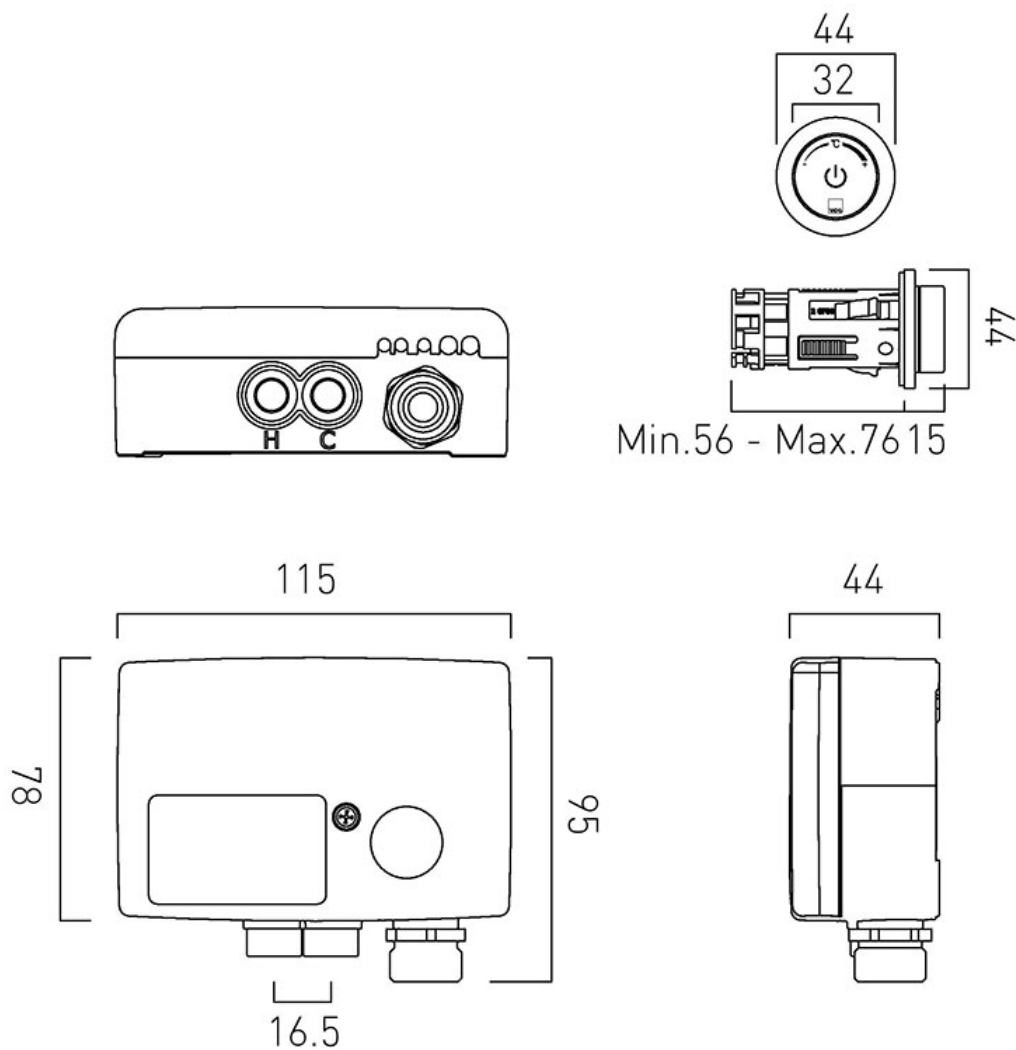

TECHNICAL DRAWING

COLLECTION: SENSORI

PRODUCT CODE: DIA-1000

tel: 01934 744466
email: sales@vado.com
www.vado.com

where inspiration flows
taps | showering | accessories