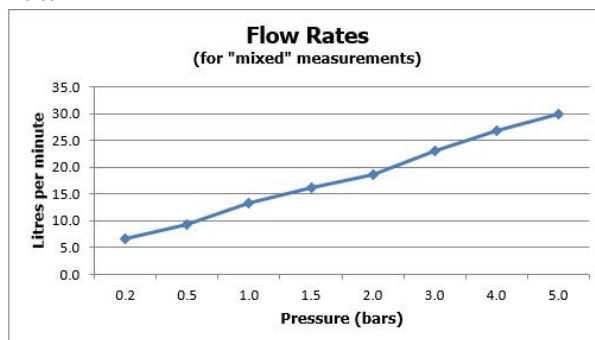

installation note:

- 56mm minimum depth tolerance
- SmartDial removal tool included
- 10m wiring from CPU for flexible installation

FINISH:

Chrome

MINIMUM OPERATING PRESSURE:

1.0 bar MP

5
year guarantee

tel: 01934 744466