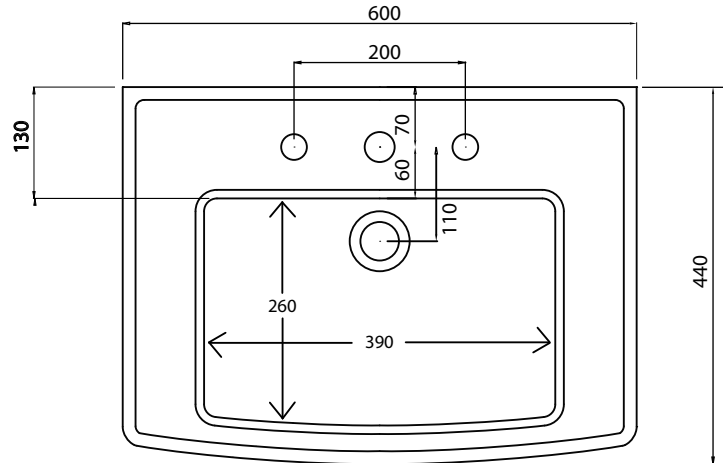

Ceramic Collection

Radcliffe	Medium Basin (600mm) & Semi Pedestal
-----------	--------------------------------------

We recommend that all products are purchased with the assistance of a specialist bathroom retailer and always installed by an experienced installer who is a member of a recognized association. All sizes quoted are nominal: items may vary by plus or minus 2% against the figures quoted. When planning installations where dimensions are critical, it is essential that the space allowed for individual items is physically checked. Imperial Bathrooms can not be held liable for any costs associated with items not fitting in any given area. The contents of this statement are based on information correct at the time of publication. We reserve the right to make alterations and changes in product characteristics, fixing, packaging, operation etc at any time without notice.