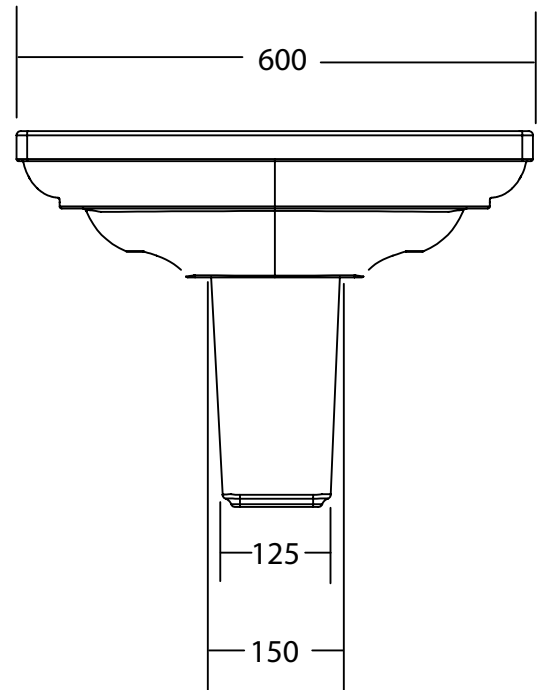

Ceramic Collection

Radcliffe	Medium Basin (600mm) & Semi Pedestal
-----------	--------------------------------------

We recommend that all products are purchased with the assistance of a specialist bathroom retailer and always installed by an experienced installer who is a member of a recognized association. All sizes quoted are nominal: items may vary by plus or minus 2% against the figures quoted. When planning installations where dimensions are critical, it is essential that the space allowed for individual items is physically checked. Imperial Bathrooms can not be held liable for any costs associated with items not fitting in any given area. The contents of this statement are based on information correct at the time of publication. We reserve the right to make alterations and changes in product characteristics, fixing, packaging, operation etc at any time without notice.