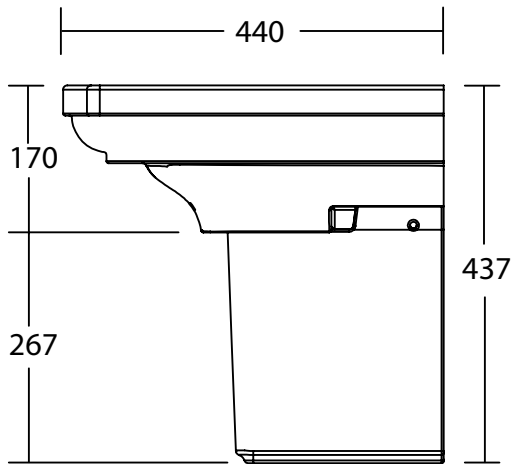

Ceramic Collection

Radcliffe	Medium Basin (600mm) & Semi Pedestal
-----------	--------------------------------------

We recommend that all products are purchased with the assistance of a specialist bathroom retailer and always installed by an experienced installer who is a member of a recognized association. All sizes quoted are nominal: items may vary by plus or minus 2% against the figures quoted. When planning installations where dimensions are critical, it is essential that the space allowed for individual items is physically checked. Imperial Bathrooms can not be held liable for any costs associated with items not fitting in any given area. The contents of this statement are based on information correct at the time of publication. We reserve the right to make alterations and changes in product characteristics, fixing, packaging, operation etc at any time without notice.