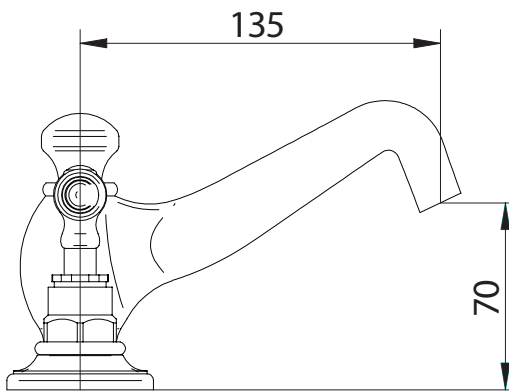

Classical Brassware Collection

Notte

3-hole basin mixer kit

All taps are High pressure / pumped systems

We recommend that all products are purchased with the assistance of a specialist bathroom retailer and always installed by an experienced installer who is a member of a recognized association. All sizes quoted are nominal: items may vary by plus or minus 2% against the figures quoted. When planning installations where dimensions are critical, it is essential that the space allowed for individual items is physically checked. Imperial Bathrooms can not be held liable for any costs associated with items not fitting in any given area. The contents of this statement are based on information correct at the time of publication. We reserve the right to make alterations and changes in product characteristics, fixing, packaging, operation etc at any time without notice.