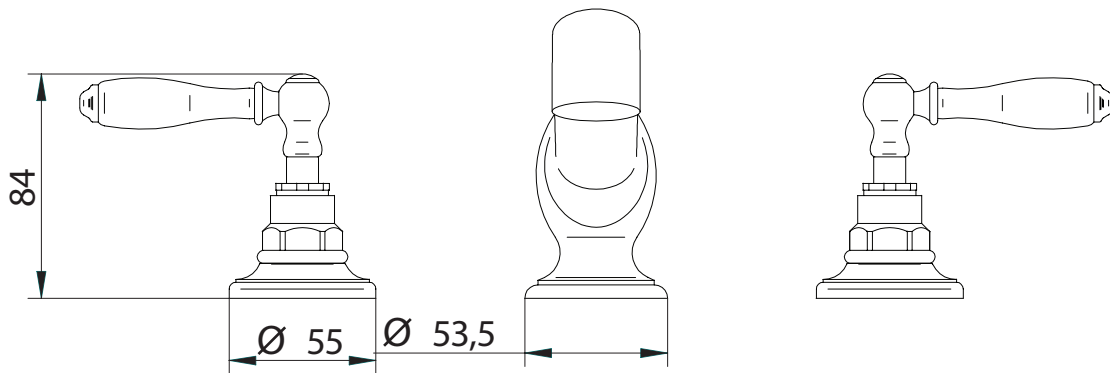

Classical Brassware Collection

Notte

3-hole basin mixer kit

All taps are High pressure / pumped systems

We recommend that all products are purchased with the assistance of a specialist bathroom retailer and always installed by an experienced installer who is a member of a recognized association. All sizes quoted are nominal: items may vary by plus or minus 2% against the figures quoted. When planning installations where dimensions are critical, it is essential that the space allowed for individual items is physically checked. Imperial Bathrooms can not be held liable for any costs associated with items not fitting in any given area. The contents of this statement are based on information correct at the time of publication. We reserve the right to make alterations and changes in product characteristics, fixing, packaging, operation etc at any time without notice.