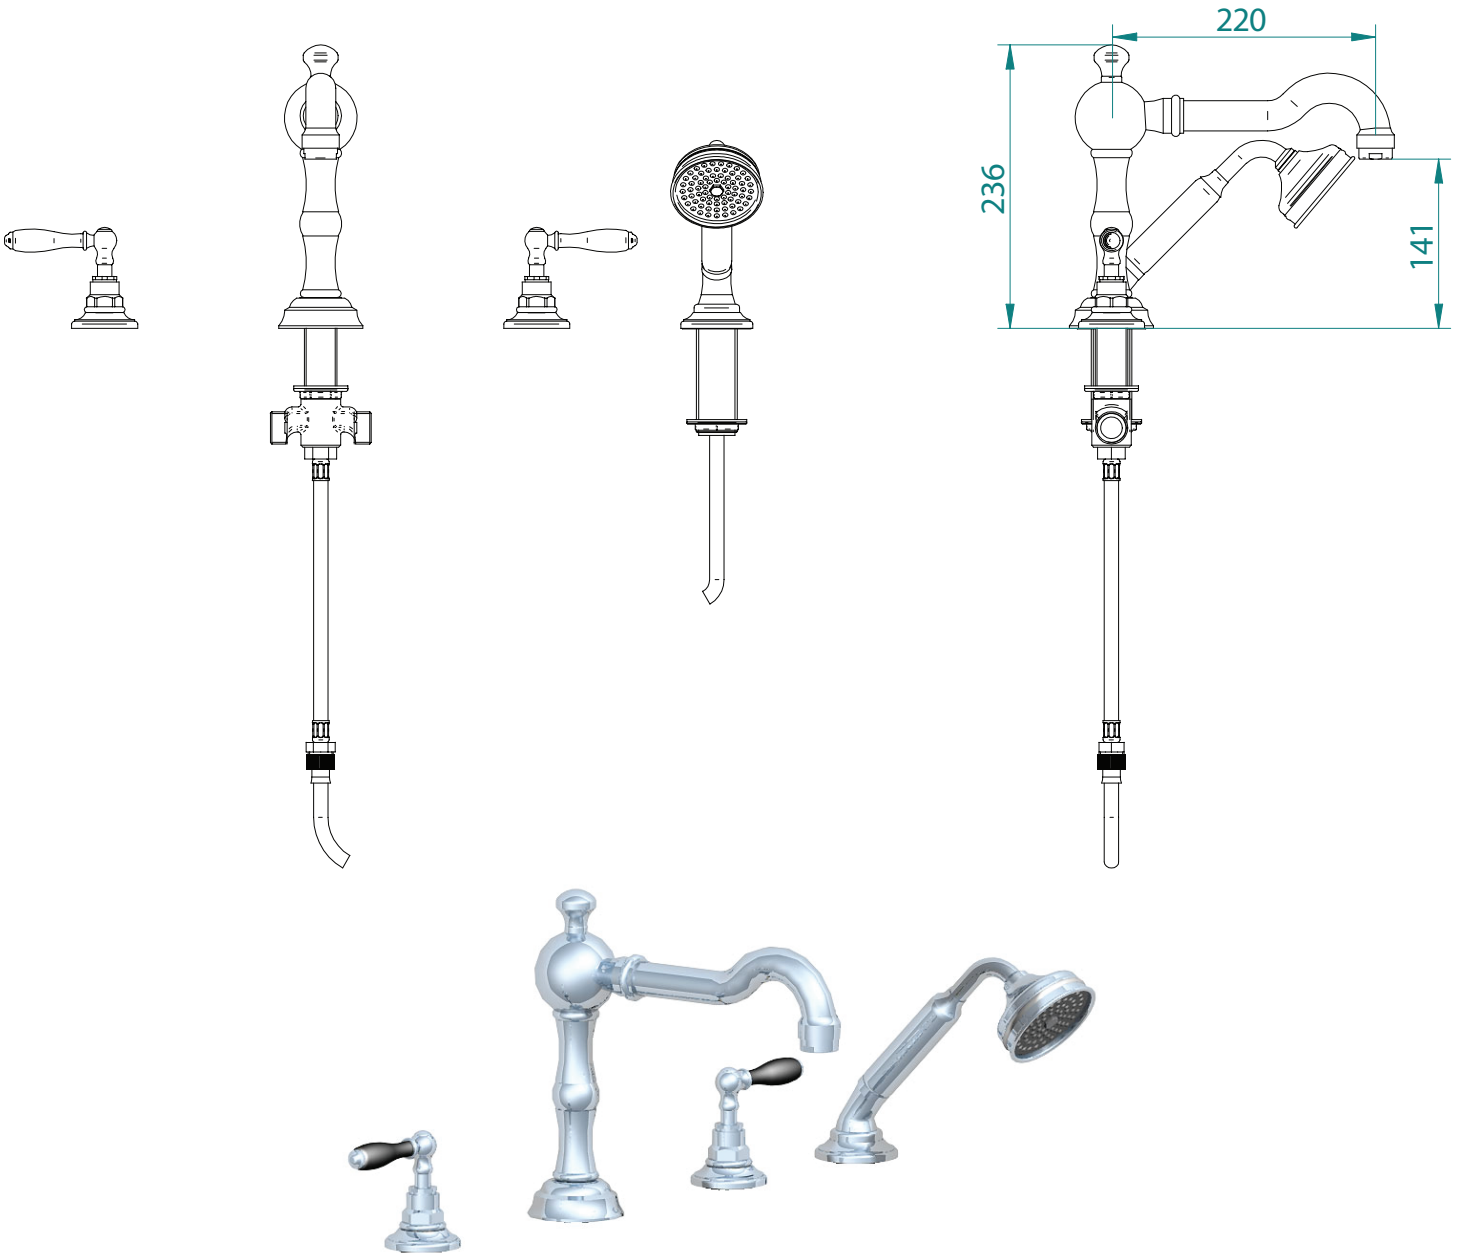

Classical Brassware Collection

Bec

4-hole bath filler kit

All taps are High pressure / pumped systems

We recommend that all products are purchased with the assistance of a specialist bathroom retailer and always installed by an experienced installer who is a member of a recognized association. All sizes quoted are nominal: items may vary by plus or minus 2% against the figures quoted. When planning installations where dimensions are critical, it is essential that the space allowed for individual items is physically checked. Imperial Bathrooms can not be held liable for any costs associated with items not fitting in any given area. The contents of this statement are based on information correct at the time of publication. We reserve the right to make alterations and changes in product characteristics, fixing, packaging, operation etc at any time without notice.