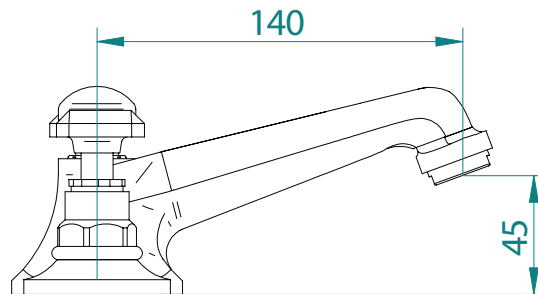

Classical Brassware Collection

Poulie

3-hole basin mixer kit

All taps are High pressure / pumped systems

We recommend that all products are purchased with the assistance of a specialist bathroom retailer and always installed by an experienced installer who is a member of a recognized association. All sizes quoted are nominal: items may vary by plus or minus 2% against the figures quoted. When planning installations where dimensions are critical, it is essential that the space allowed for individual items is physically checked. Imperial Bathrooms can not be held liable for any costs associated with items not fitting in any given area. The contents of this statement are based on information correct at the time of publication. We reserve the right to make alterations and changes in product characteristics, fixing, packaging, operation etc at any time without notice.