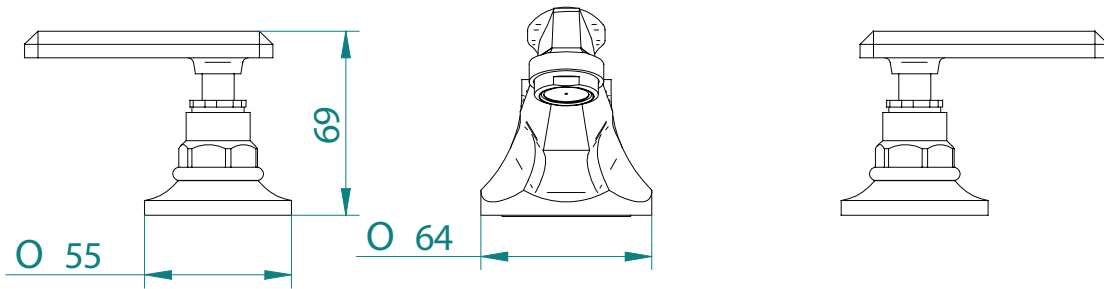

Classical Brassware Collection

Poulie

3-hole basin mixer kit

All taps are High pressure / pumped systems

We recommend that all products are purchased with the assistance of a specialist bathroom retailer and always installed by an experienced installer who is a member of a recognized association. All sizes quoted are nominal: items may vary by plus or minus 2% against the figures quoted. When planning installations where dimensions are critical, it is essential that the space allowed for individual items is physically checked. Imperial Bathrooms can not be held liable for any costs associated with items not fitting in any given area. The contents of this statement are based on information correct at the time of publication. We reserve the right to make alterations and changes in product characteristics, fixing, packaging, operation etc at any time without notice.