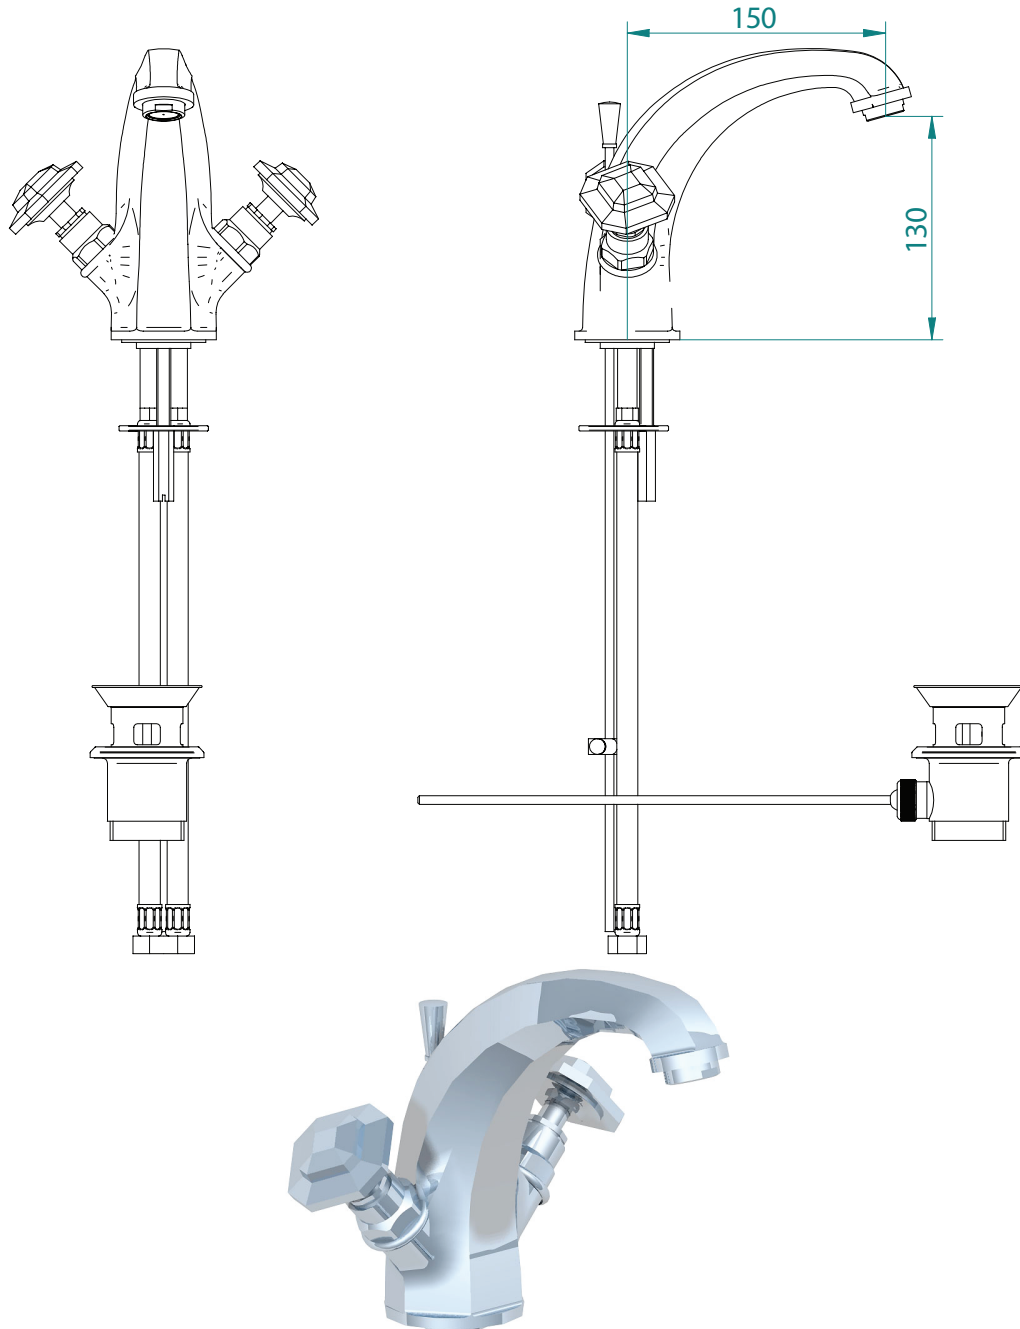

Classical Brassware Collection

Niveau

Basin mono mixer kit

All taps are High pressure / pumped systems

We recommend that all products are purchased with the assistance of a specialist bathroom retailer and always installed by an experienced installer who is a member of a recognized association. All sizes quoted are nominal: items may vary by plus or minus 2% against the figures quoted. When planning installations where dimensions are critical, it is essential that the space allowed for individual items is physically checked. Imperial Bathrooms can not be held liable for any costs associated with items not fitting in any given area. The contents of this statement are based on information correct at the time of publication. We reserve the right to make alterations and changes in product characteristics, fixing, packaging, operation etc at any time without notice.