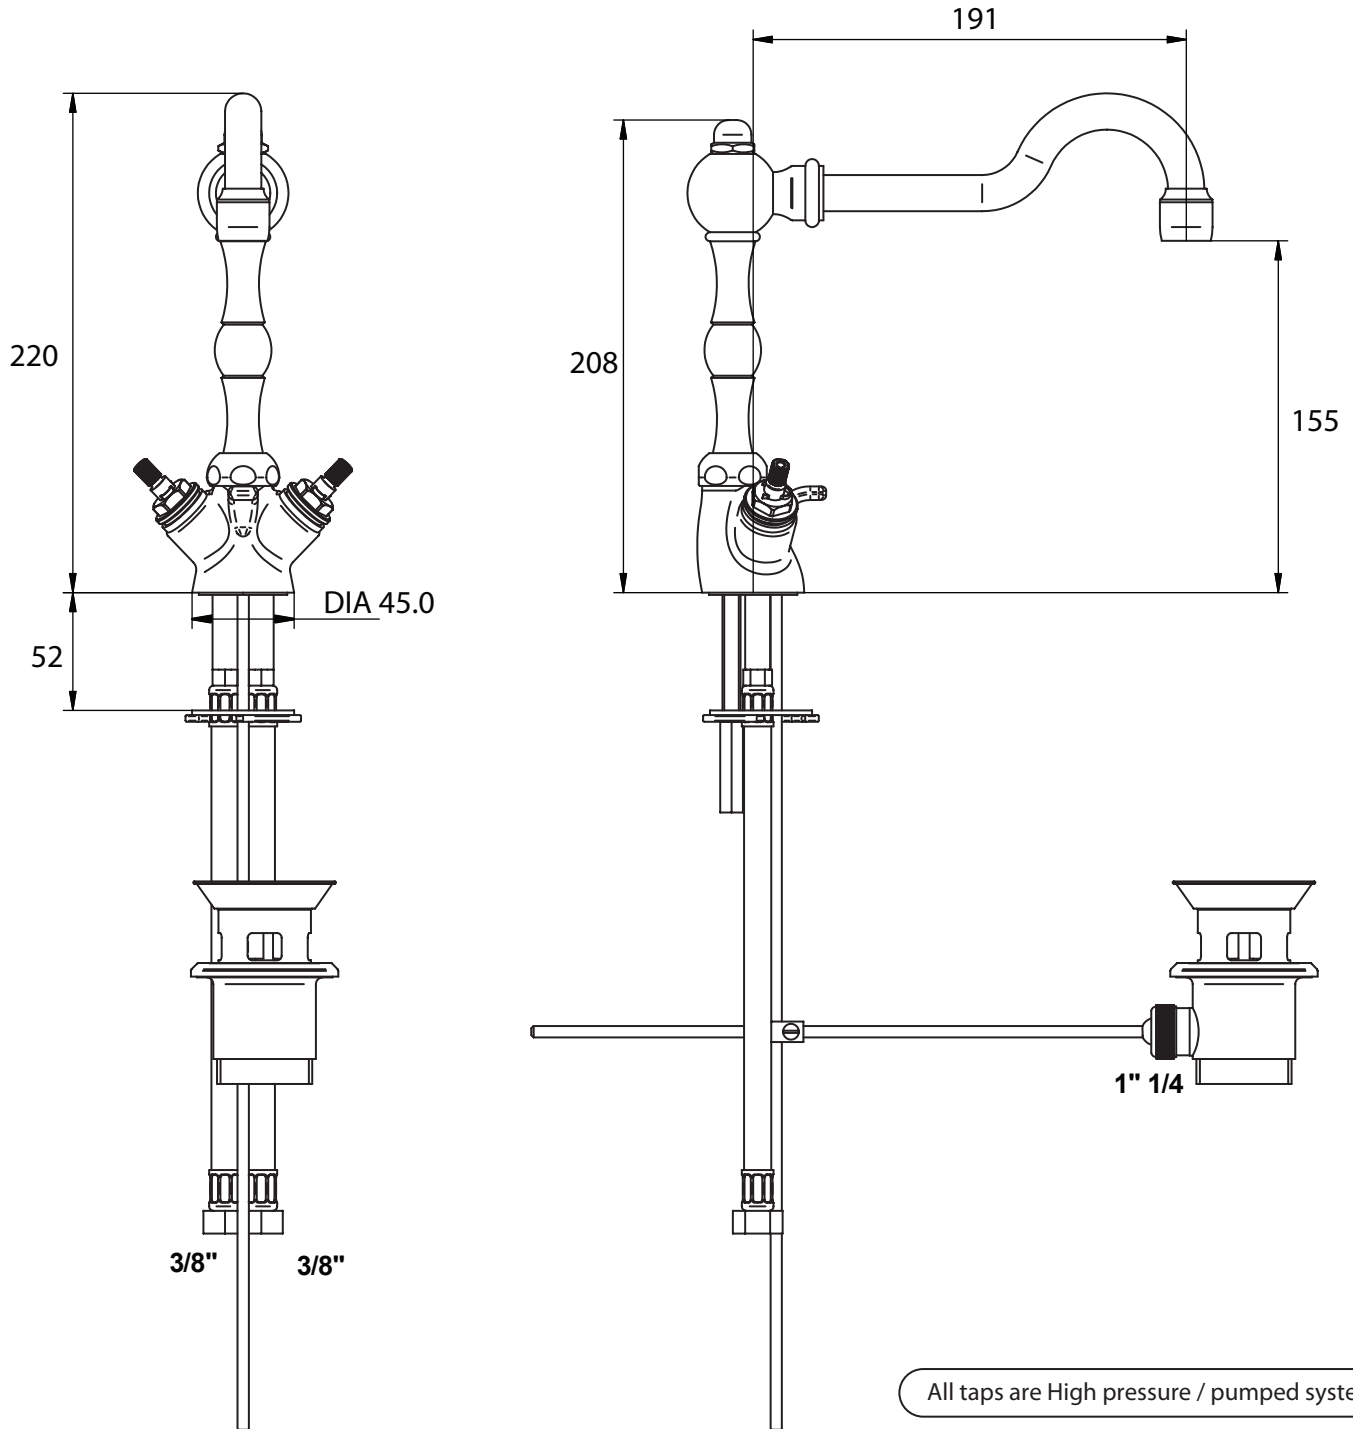

Classical Brassware Collection

Lierre

Lierre Monoblock Basin Mixer

We recommend that all products are purchased with the assistance of a specialist bathroom retailer and always installed by an experienced installer who is a member of a recognized association. All sizes quoted are nominal: items may vary by plus or minus 2% against the figures quoted. When planning installations where dimensions are critical, it is essential that the space allowed for individual items is physically checked. Imperial Bathrooms can not be held liable for any costs associated with items not fitting in any given area. The contents of this statement are based on information correct at the time of publication. We reserve the right to make alterations and changes in product characteristics, fixing, packaging, operation etc at any time without notice.