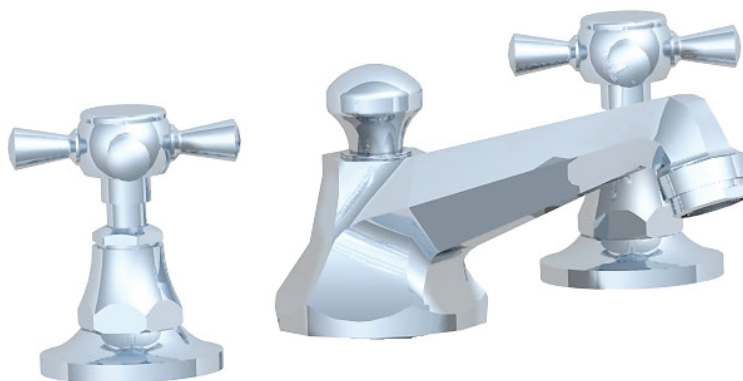

Classical Brassware Collection

Cou

3-hole basin mixer kit

All taps are High pressure / pumped systems

We recommend that all products are purchased with the assistance of a specialist bathroom retailer and always installed by an experienced installer who is a member of a recognized association. All sizes quoted are nominal: items may vary by plus or minus 2% against the figures quoted. When planning installations where dimensions are critical, it is essential that the space allowed for individual items is physically checked. Imperial Bathrooms can not be held liable for any costs associated with items not fitting in any given area. The contents of this statement are based on information correct at the time of publication. We reserve the right to make alterations and changes in product characteristics, fixing, packaging, operation etc at any time without notice.