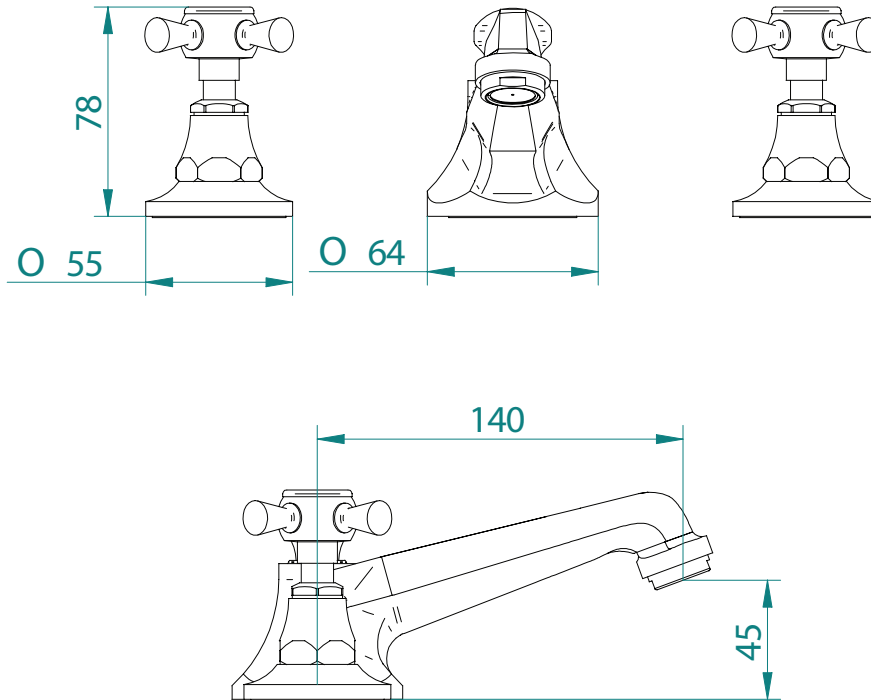

Classical Brassware Collection

Cou

3-hole basin mixer kit

All taps are High pressure / pumped systems

We recommend that all products are purchased with the assistance of a specialist bathroom retailer and always installed by an experienced installer who is a member of a recognized association. All sizes quoted are nominal: items may vary by plus or minus 2% against the figures quoted. When planning installations where dimensions are critical, it is essential that the space allowed for individual items is physically checked. Imperial Bathrooms can not be held liable for any costs associated with items not fitting in any given area. The contents of this statement are based on information correct at the time of publication. We reserve the right to make alterations and changes in product characteristics, fixing, packaging, operation etc at any time without notice.