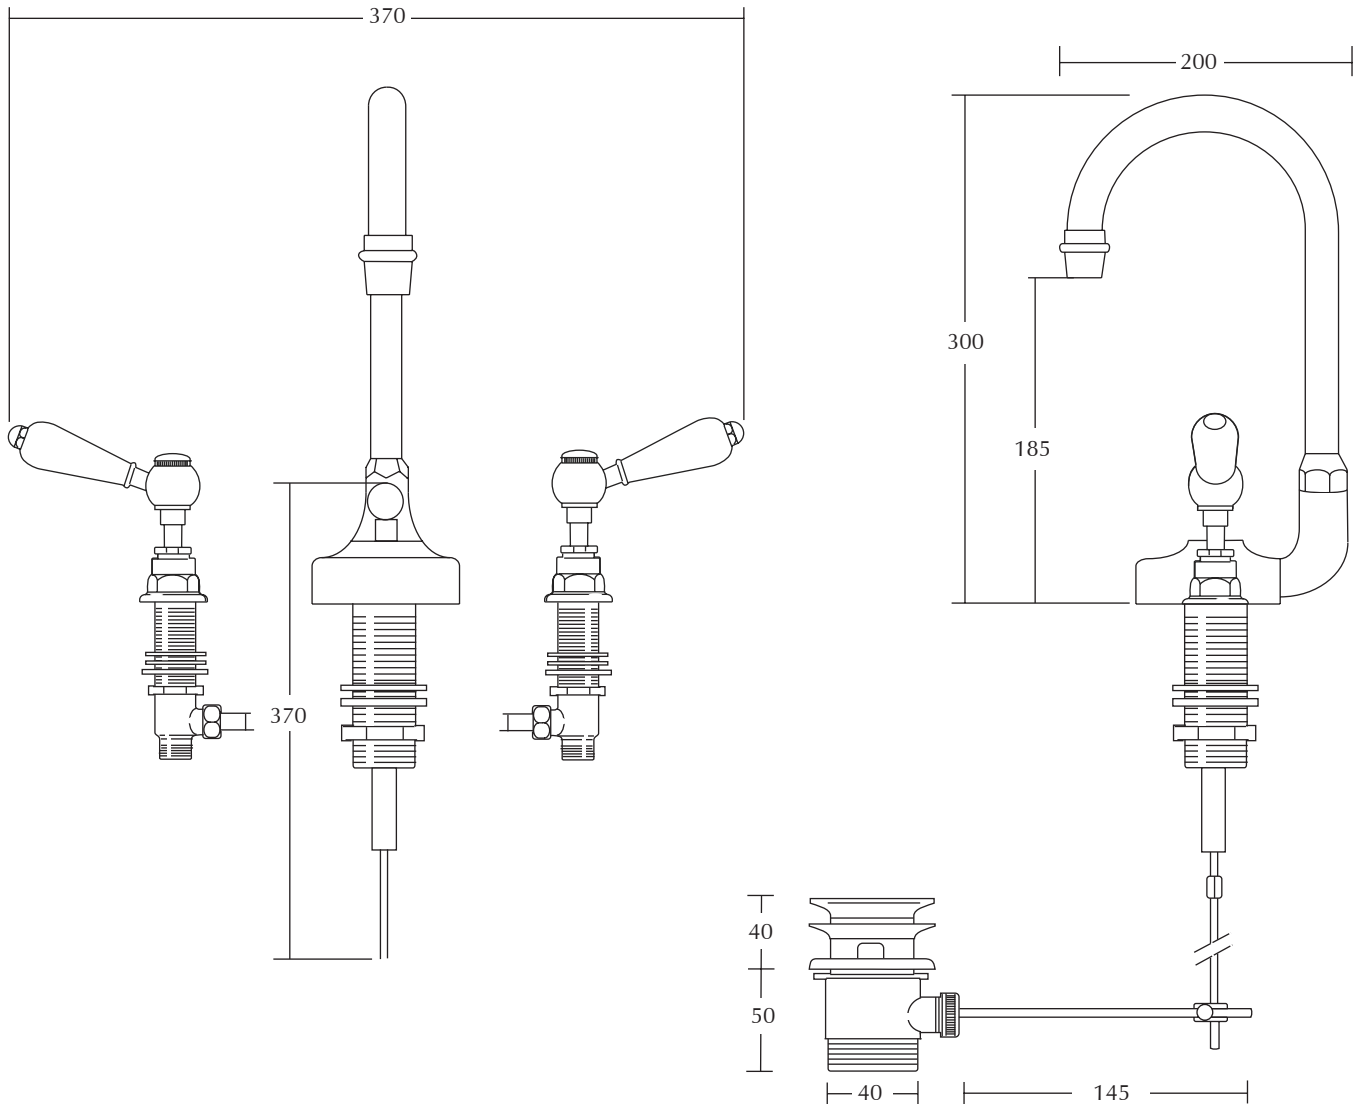

Furniture Collection

Stratford

3 hole basin mixer

All taps are high pressure / pumped systems

We recommend that all products are purchased with the assistance of a specialist bathroom retailer and always installed by an experienced installer who is a member of a recognized association. All sizes quoted are nominal: items may vary by plus or minus 2% against the figures quoted. When planning installations where dimensions are critical, it is essential that the space allowed for individual items is physically checked. Imperial Bathrooms can not be held liable for any costs associated with items not fitting in any given area. The contents of this statement are based on information correct at the time of publication. We reserve the right to make alterations and changes in product characteristics, fixing, packaging, operation etc at any time without notice.