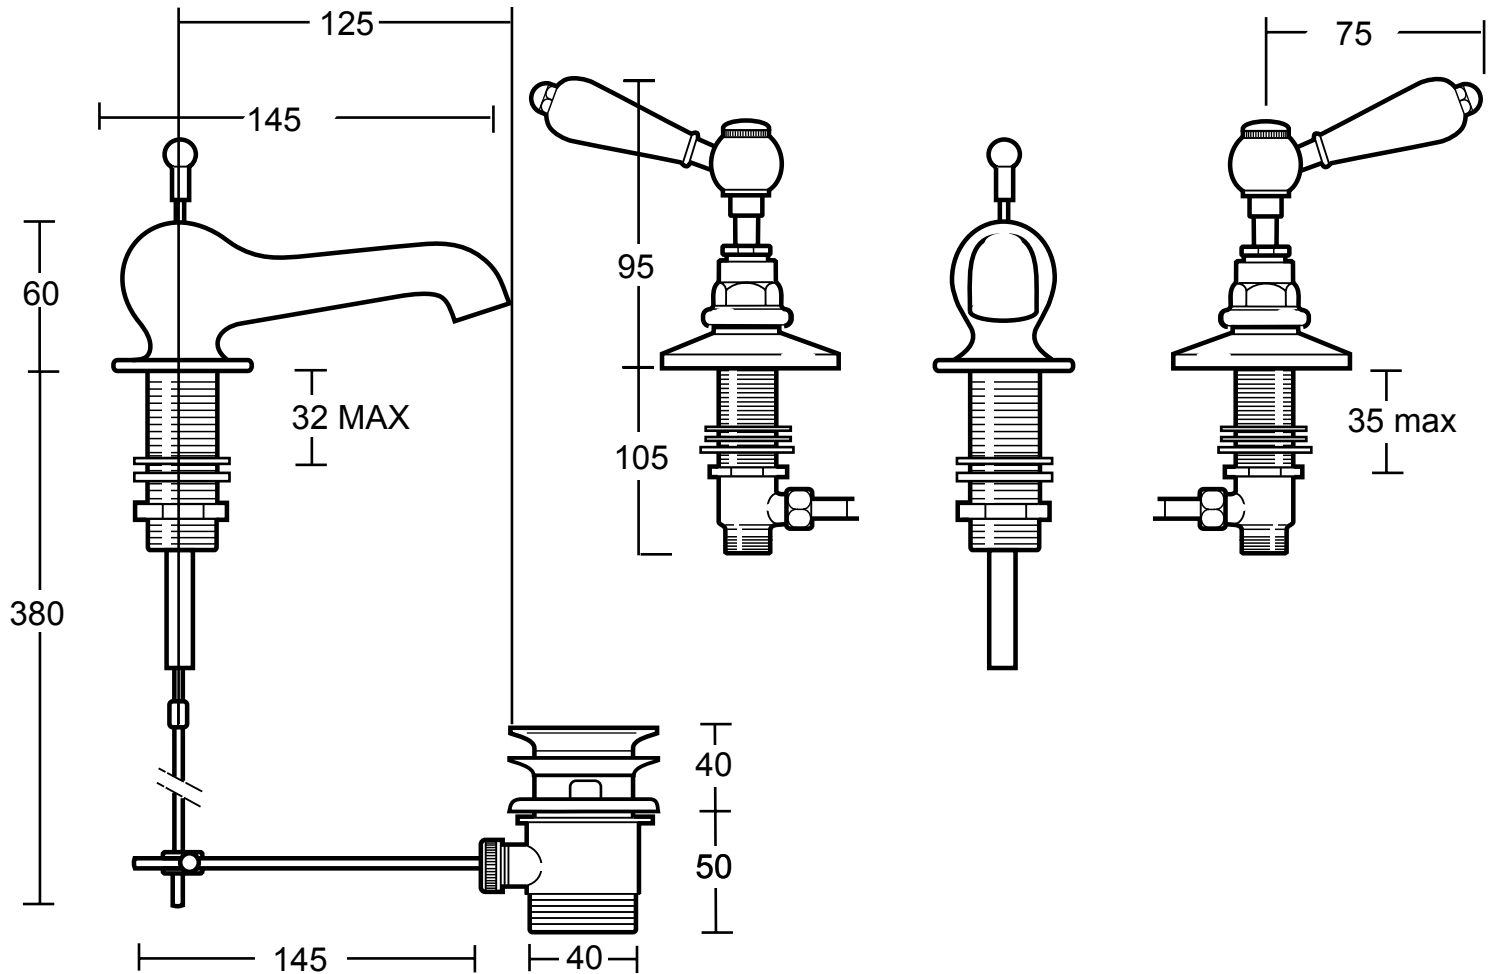

Classical Brassware Collection

Radcliffe

3-hole basin mixer

All taps are high pressure / pumped systems

We recommend that all products are purchased with the assistance of a specialist bathroom retailer and always installed by an experienced installer who is a member of a recognized association. All sizes quoted are nominal: items may vary by plus or minus 2% against the figures quoted. When planning installations where dimensions are critical, it is essential that the space allowed for individual items is physically checked. Imperial Bathrooms can not be held liable for any costs associated with items not fitting in any given area. The contents of this statement are based on information correct at the time of publication. We reserve the right to make alterations and changes in product characteristics, fixing, packaging, operation etc at any time without notice.