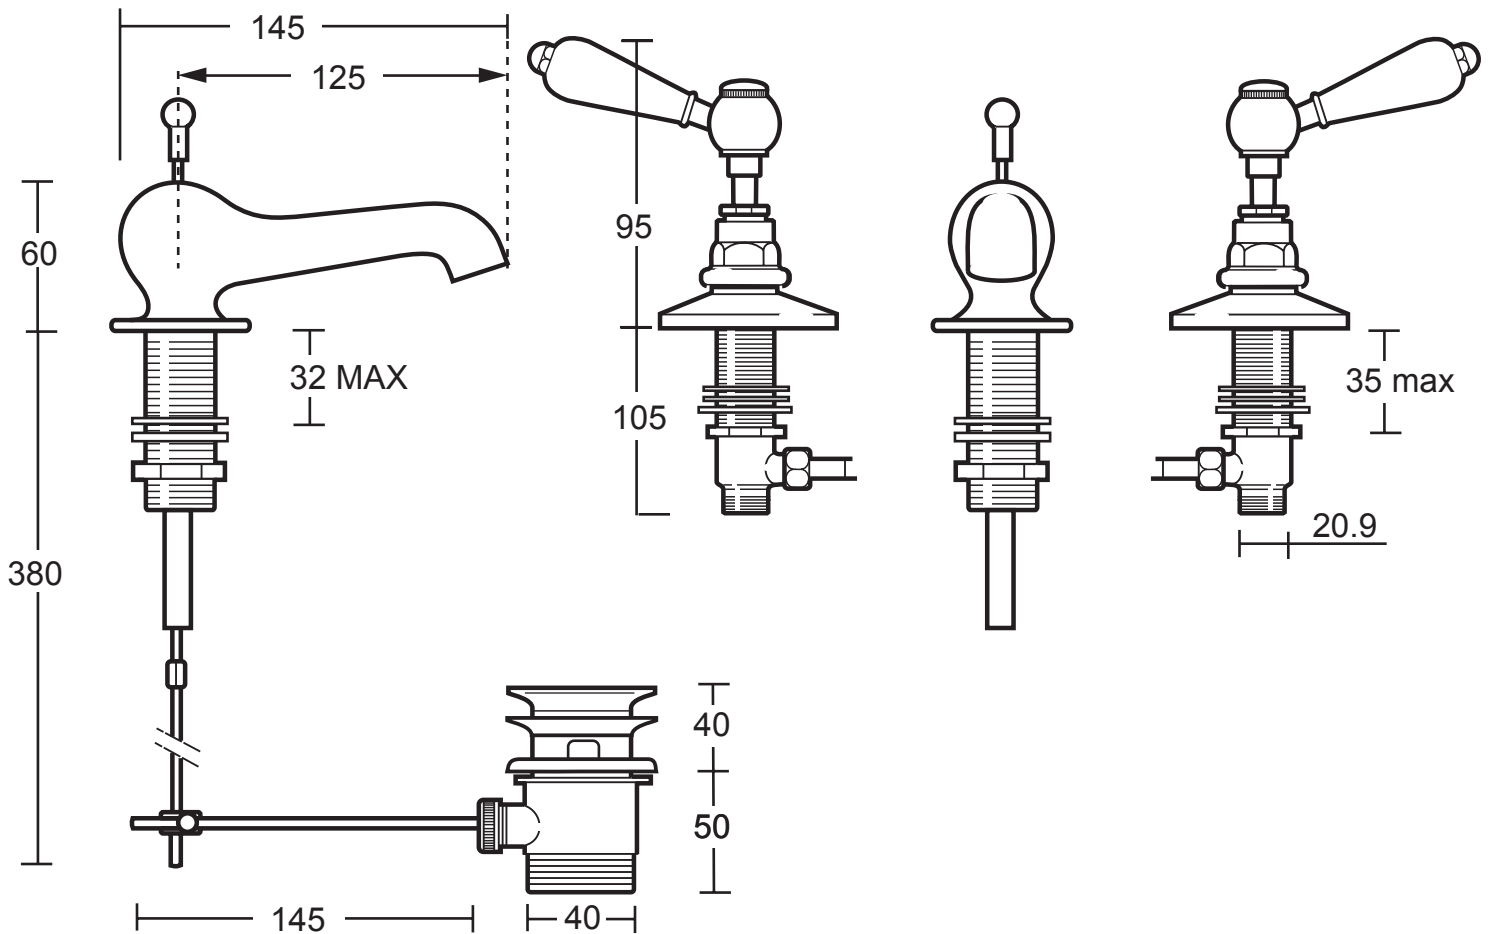

Classical Brassware Collection

Regent

3-hole basin mixer

We recommend that all products are purchased with the assistance of a specialist bathroom retailer and always installed by an experienced installer who is a member of a recognized association. All sizes quoted are nominal: items may vary by plus or minus 2% against the figures quoted. When planning installations where dimensions are critical, it is essential that the space allowed for individual items is physically checked. Imperial Bathrooms can not be held liable for any costs associated with items not fitting in any given area. The contents of this statement are based on information correct at the time of publication. We reserve the right to make alterations and changes in product characteristics, fixing, packaging, operation etc at any time without notice.