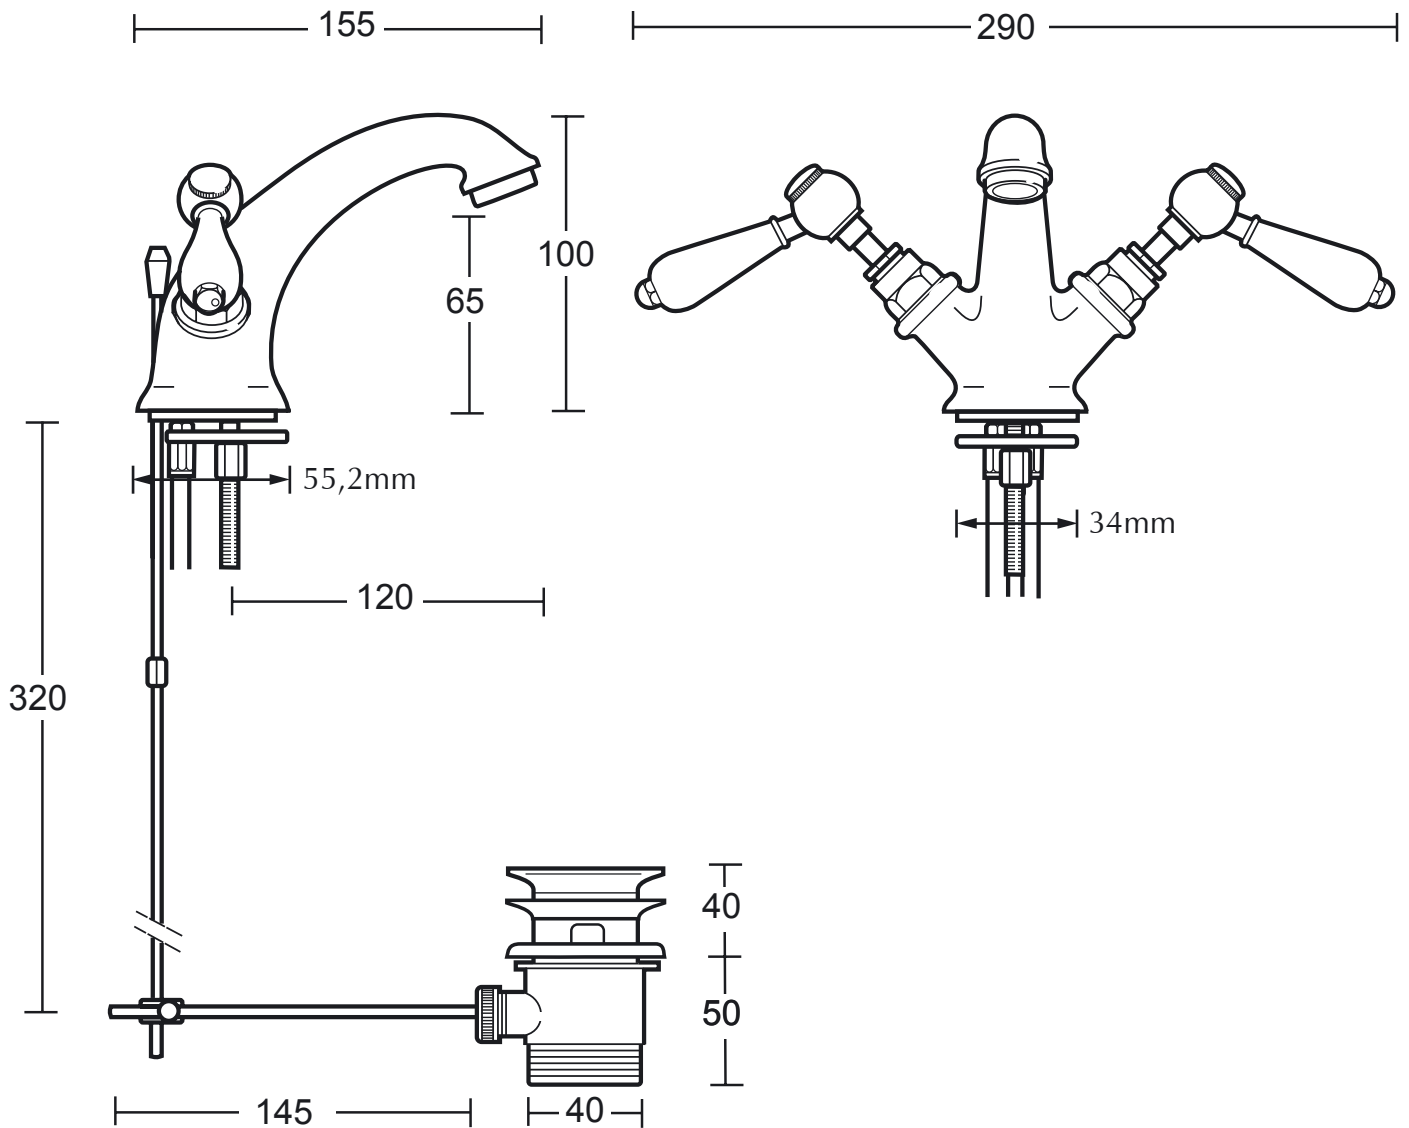

## Classical Brassware Collection

Regent	Monobloc basin mixer
--------	----------------------

We recommend that all products are purchased with the assistance of a specialist bathroom retailer and always installed by an experienced installer who is a member of a recognized association. All sizes quoted are nominal: items may vary by plus minus 2% against the figures quoted. When planning installations where dimensions are critical, it is essential that the space allowed for individual items is physically checked. Imperial Bathrooms cannot be held liable for any costs associated with item not fitting in any given area. The contents of this statement are based on information correct at the time of publication. We reserve the right to make alterations and changes in product characteristics, fixing, packaging, operation etc. at any time without notice.