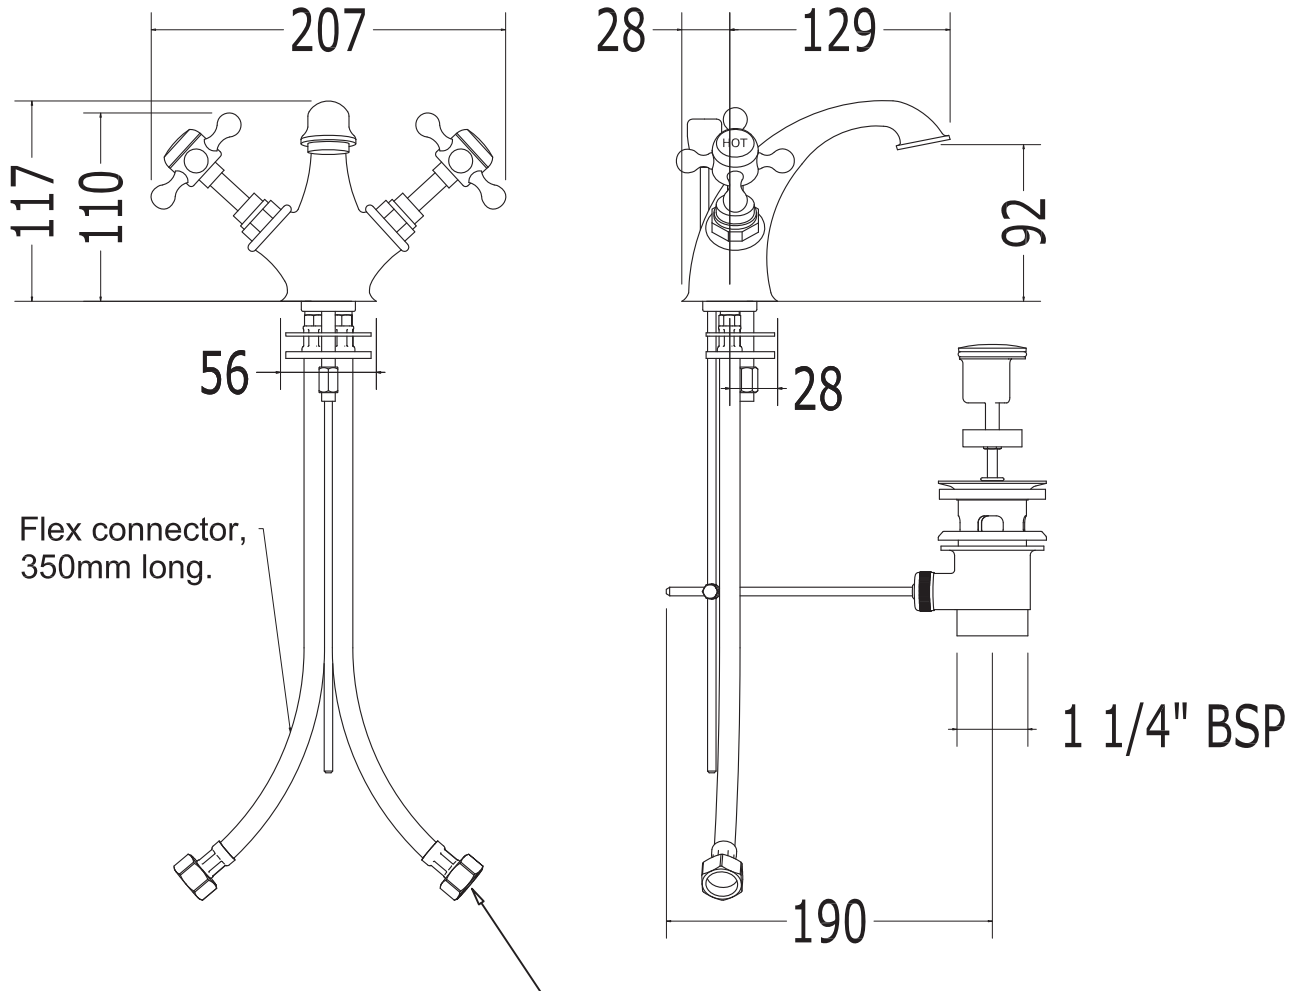

Classical Brassware Collection

Victorian

monobloc basin mixer

We recommend that all products are purchased with the assistance of a specialist bathroom retailer and always installed by an experienced installer who is a member of a recognized association. All sizes quoted are nominal: items may vary by plus or minus 2% against the figures quoted. When planning installations where dimensions are critical, it is essential that the space allowed for individual items is physically checked. Imperial Bathrooms can not be held liable for any costs associated with items not fitting in any given area. The contents of this statement are based on information correct at the time of publication. We reserve the right to make alterations and changes in product characteristics, fixing, packaging, operation etc at any time without notice.