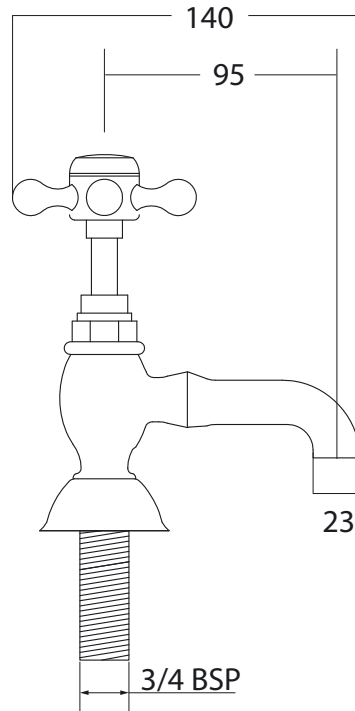

## Classical Brassware Collection

Victorian

3/4" bath pillar taps

We recommend that all products are purchased with the assistance of a specialist bathroom retailer and always installed by an experienced installer who is a member of a recognized association. All sizes quoted are nominal: items may vary by plus or minus 2% against the figures quoted. When planning installations where dimensions are critical, it is essential that the space allowed for individual items is physically checked. Imperial Bathrooms can not be held liable for any costs associated with items not fitting in any given area. The contents of this statement are based on information correct at the time of publication. We reserve the right to make alterations and changes in product characteristics, fixing, packaging, operation etc at any time without notice.