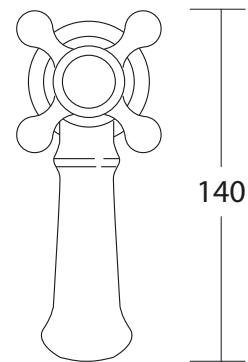

## Classical Brassware Collection

Victorian

3/4" bath pillar taps

We recommend that all products are purchased with the assistance of a specialist bathroom retailer and always installed by an experienced installer who is a member of a recognized association. All sizes quoted are nominal: items may vary by plus or minus 2% against the figures quoted. When planning installations where dimensions are critical, it is essential that the space allowed for individual items is physically checked. Imperial Bathrooms can not be held liable for any costs associated with items not fitting in any given area. The contents of this statement are based on information correct at the time of publication. We reserve the right to make alterations and changes in product characteristics, fixing, packaging, operation etc at any time without notice.