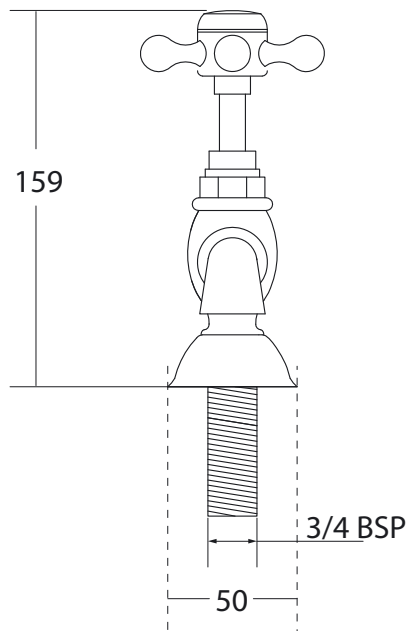

## Classical Brassware Collection

Victorian

3/4" bath pillar taps

We recommend that all products are purchased with the assistance of a specialist bathroom retailer and always installed by an experienced installer who is a member of a recognized association. All sizes quoted are nominal: items may vary by plus or minus 2% against the figures quoted. When planning installations where dimensions are critical, it is essential that the space allowed for individual items is physically checked. Imperial Bathrooms can not be held liable for any costs associated with items not fitting in any given area. The contents of this statement are based on information correct at the time of publication. We reserve the right to make alterations and changes in product characteristics, fixing, packaging, operation etc at any time without notice.