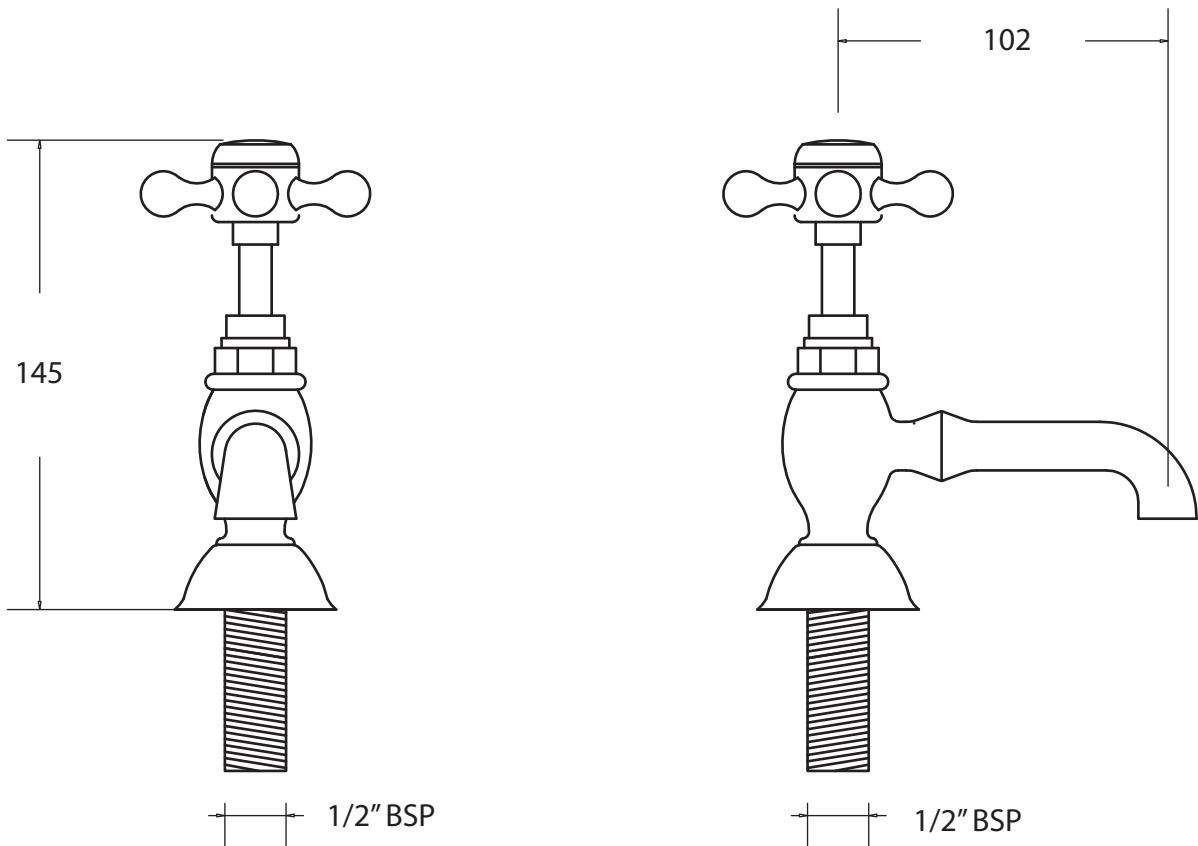

Classical Brassware Collection

Victorian

1/2" basin pillar taps

We recommend that all products are purchased with the assistance of a specialist bathroom retailer and always installed by an experienced installer who is a member of a recognized association. All sizes quoted are nominal: items may vary by plus or minus 2% against the figures quoted. When planning installations where dimensions are critical, it is essential that the space allowed for individual items is physically checked. Imperial Bathrooms can not be held liable for any costs associated with items not fitting in any given area. The contents of this statement are based on information correct at the time of publication. We reserve the right to make alterations and changes in product characteristics, fixing, packaging, operation etc at any time without notice.