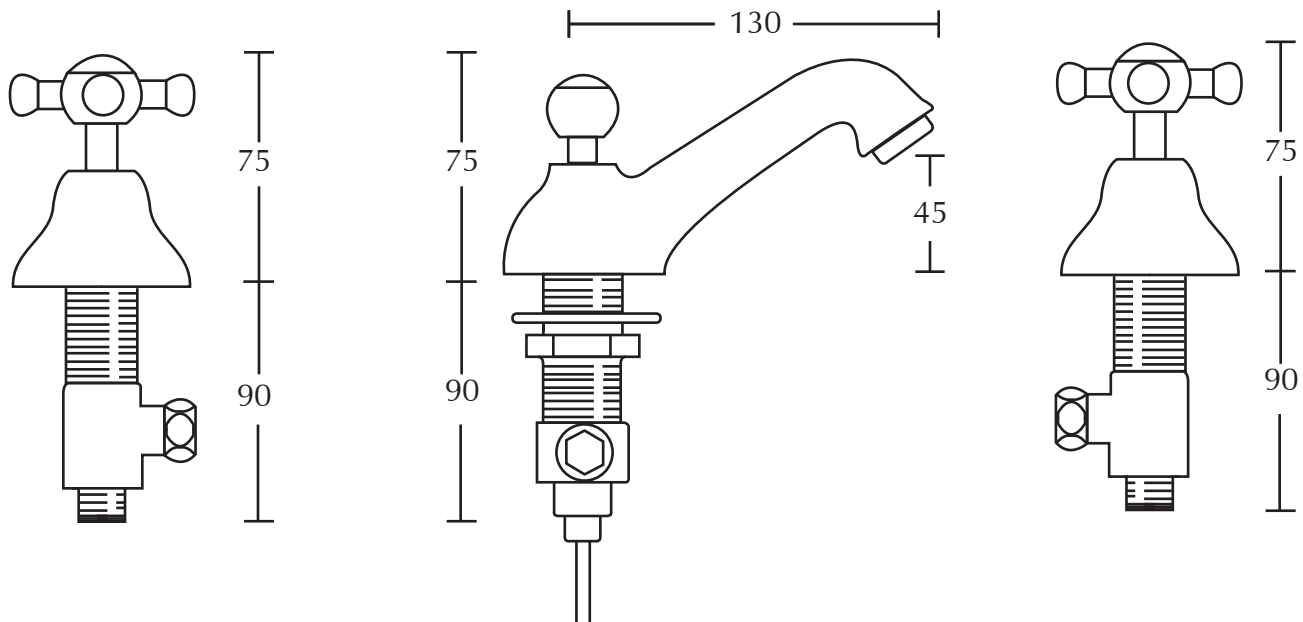

Classical Brassware Collection	
Westminster	1/2" 3 hole basin mixer

All taps are high pressure / pumped systems

We recommend that all products are purchased with the assistance of a specialist bathroom retailer and always installed by an experienced installer who is a member of a recognized association. All sizes quoted are nominal: items may vary by plus or minus 2% against the figures quoted. When planning installations where dimensions are critical, it is essential that the space allowed for individual items is physically checked. Imperial Bathrooms can not be held liable for any costs associated with items not fitting in any given area. The contents of this statement are based on information correct at the time of publication. We reserve the right to make alterations and changes in product characteristics, fixing, packaging, operation etc at any time without notice.