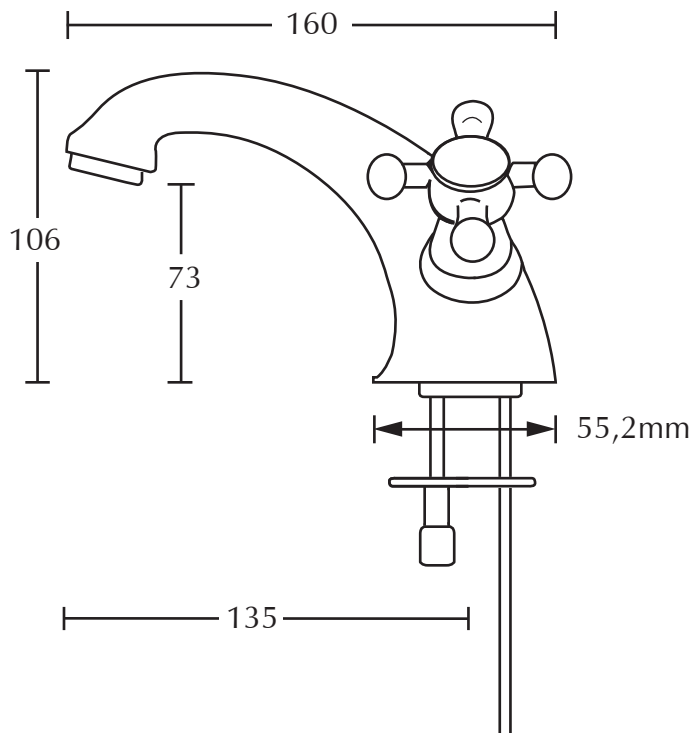

## Classical Brassware Collection

Westminster

1/2" monobloc basin mixer

All taps are high pressure / pumped systems

We recommend that all products are purchased with the assistance of a specialist bathroom retailer and always installed by an experienced installer who is a member of a recognized association. All sizes quoted are nominal: items may vary by plus minus 2% against the figures quoted. When planning installations where dimensions are critical, it is essential that the space allowed for individual items is physically checked. Imperial Bathrooms cannot be held liable for any costs associated with item not fitting in any given area. The contents of this statement are based on information correct at the time of publication. We reserve the right to make alterations and changes in product characteristics, fixing, packaging, operation etc. at any time without notice.