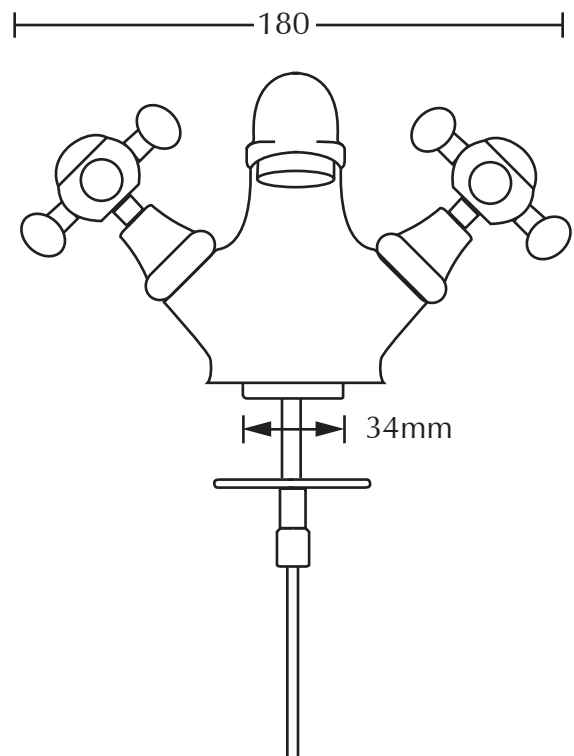

## Classical Brassware Collection

Westminster

1/2" monobloc basin mixer

All taps are high pressure / pumped systems

We recommend that all products are purchased with the assistance of a specialist bathroom retailer and always installed by an experienced installer who is a member of a recognized association. All sizes quoted are nominal: items may vary by plus minus 2% against the figures quoted. When planning installations where dimensions are critical, it is essential that the space allowed for individual items is physically checked. Imperial Bathrooms cannot be held liable for any costs associated with item not fitting in any given area. The contents of this statement are based on information correct at the time of publication. We reserve the right to make alterations and changes in product characteristics, fixing, packaging, operation etc. at any time without notice.