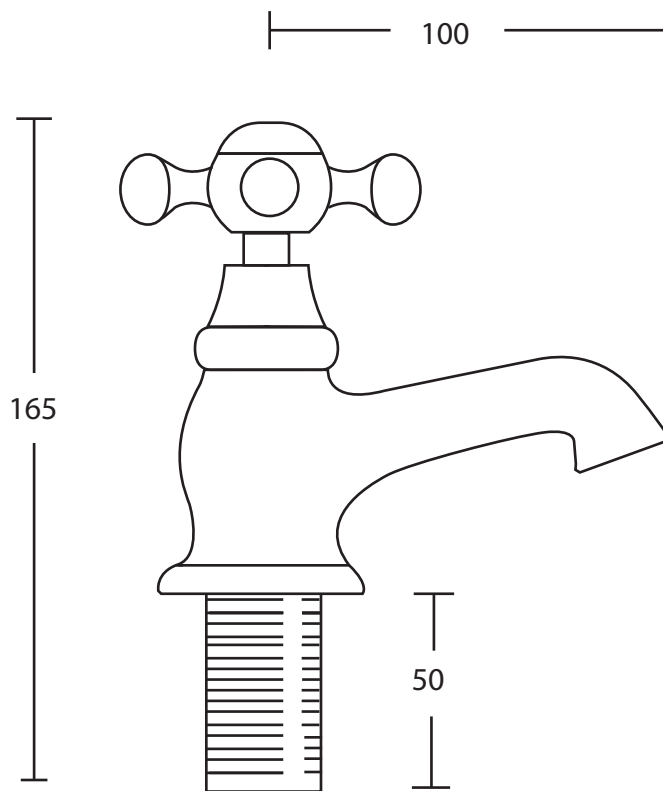

Classical Brassware Collection	
Westminster	3/4" bath pillar taps

All taps are high pressure / pumped systems

We recommend that all products are purchased with the assistance of a specialist bathroom retailer and always installed by an experienced installer who is a member of a recognized association. All sizes quoted are nominal: items may vary by plus or minus 2% against the figures quoted. When planning installations where dimensions are critical, it is essential that the space allowed for individual items is physically checked. Imperial Bathrooms can not be held liable for any costs associated with items not fitting in any given area. The contents of this statement are based on information correct at the time of publication. We reserve the right to make alterations and changes in product characteristics, fixing, packaging, operation etc at any time without notice.