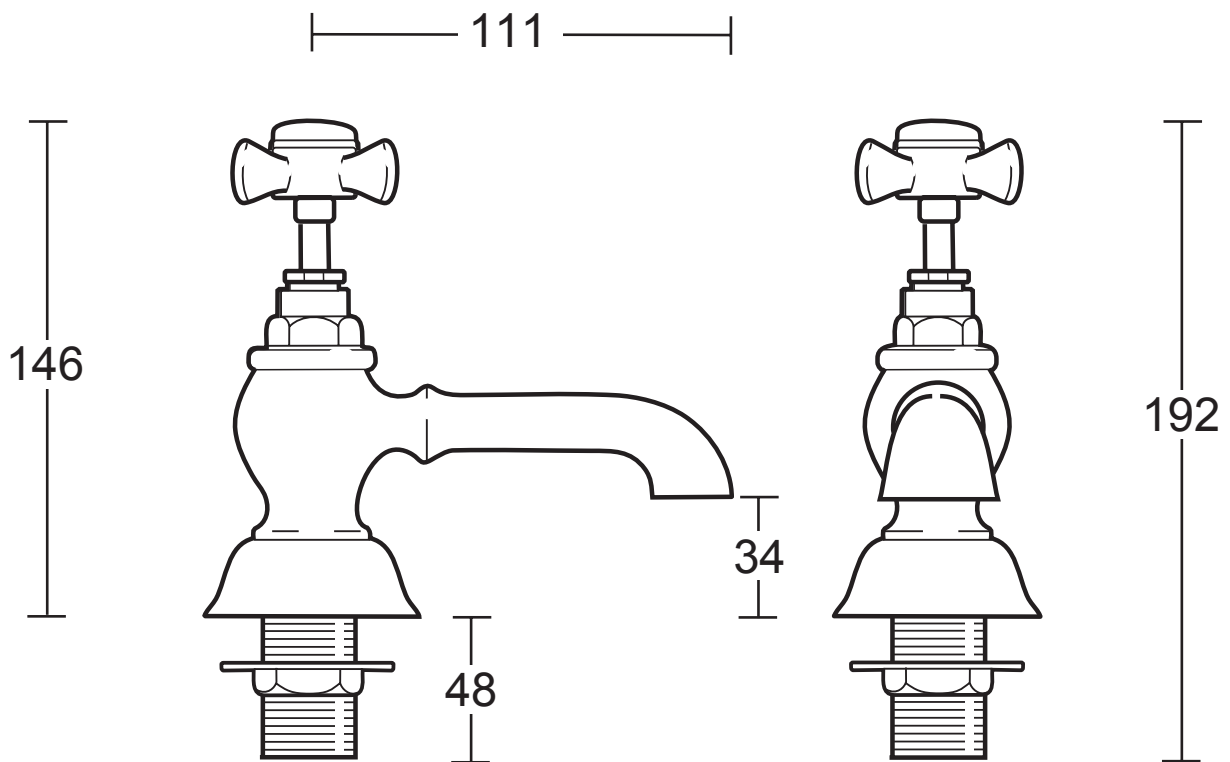

Classical Brassware Collection

Edwardian

3/4" bath pillar taps

All taps are high pressure / pumped systems

We recommend that all products are purchased with the assistance of a specialist bathroom retailer and always installed by an experienced installer who is a member of a recognized association. All sizes quoted are nominal: items may vary by plus or minus 2% against the figures quoted. When planning installations where dimensions are critical, it is essential that the space allowed for individual items is physically checked. Imperial Bathrooms can not be held liable for any costs associated with items not fitting in any given area. The contents of this statement are based on information correct at the time of publication. We reserve the right to make alterations and changes in product characteristics, fixing, packaging, operation etc at any time without notice.