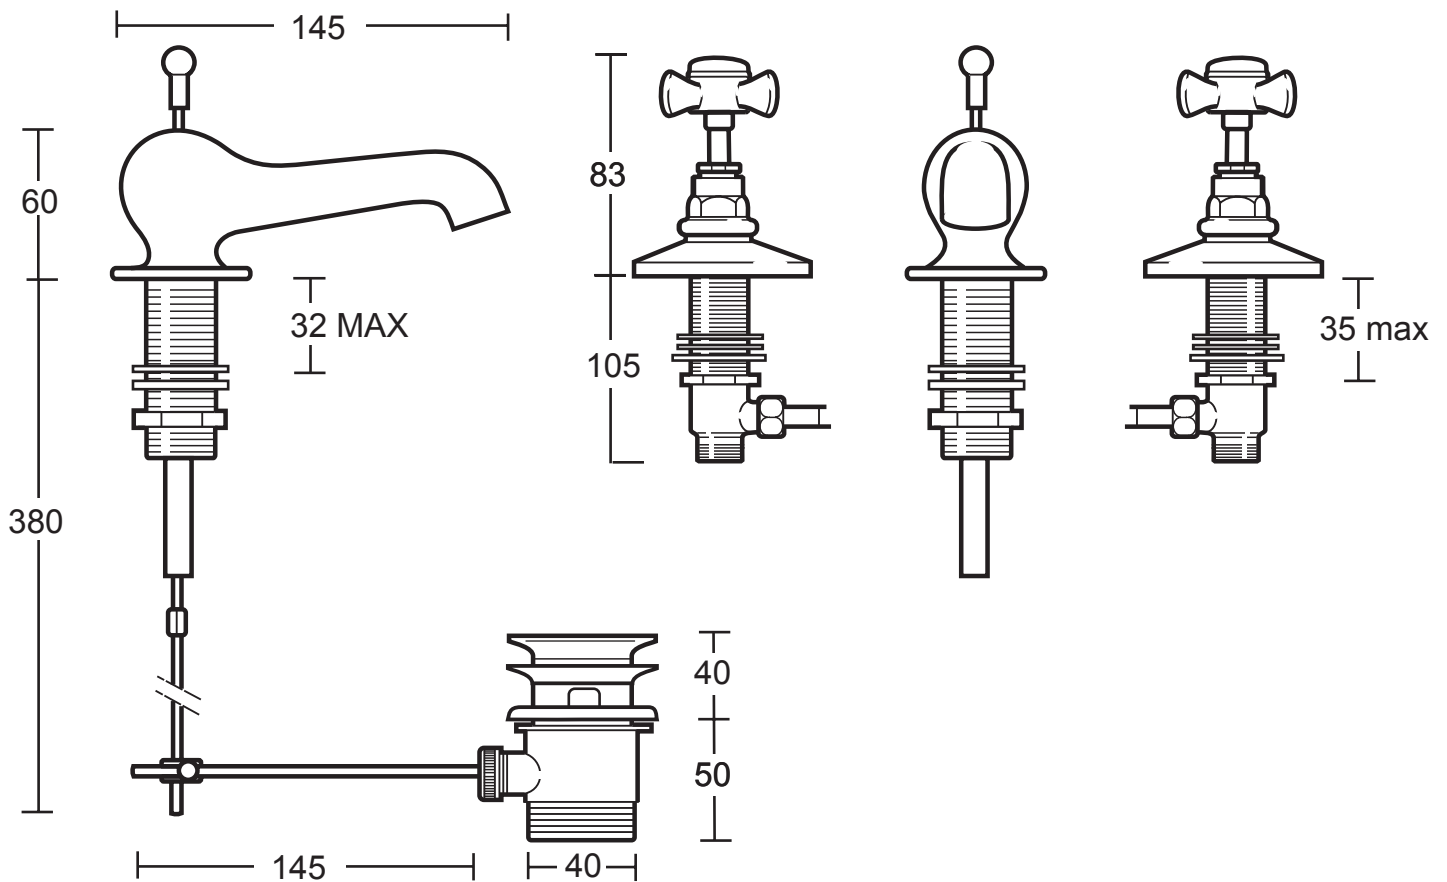

## Classical Brassware Collection

Edwardian

3-hole basin mixer

All taps are high pressure / pumped systems

We recommend that all products are purchased with the assistance of a specialist bathroom retailer and always installed by an experienced installer who is a member of a recognized association. All sizes quoted are nominal: items may vary by plus or minus 2% against the figures quoted. When planning installations where dimensions are critical, it is essential that the space allowed for individual items is physically checked. Imperial Bathrooms can not be held liable for any costs associated with items not fitting in any given area. The contents of this statement are based on information correct at the time of publication. We reserve the right to make alterations and changes in product characteristics, fixing, packaging, operation etc at any time without notice.