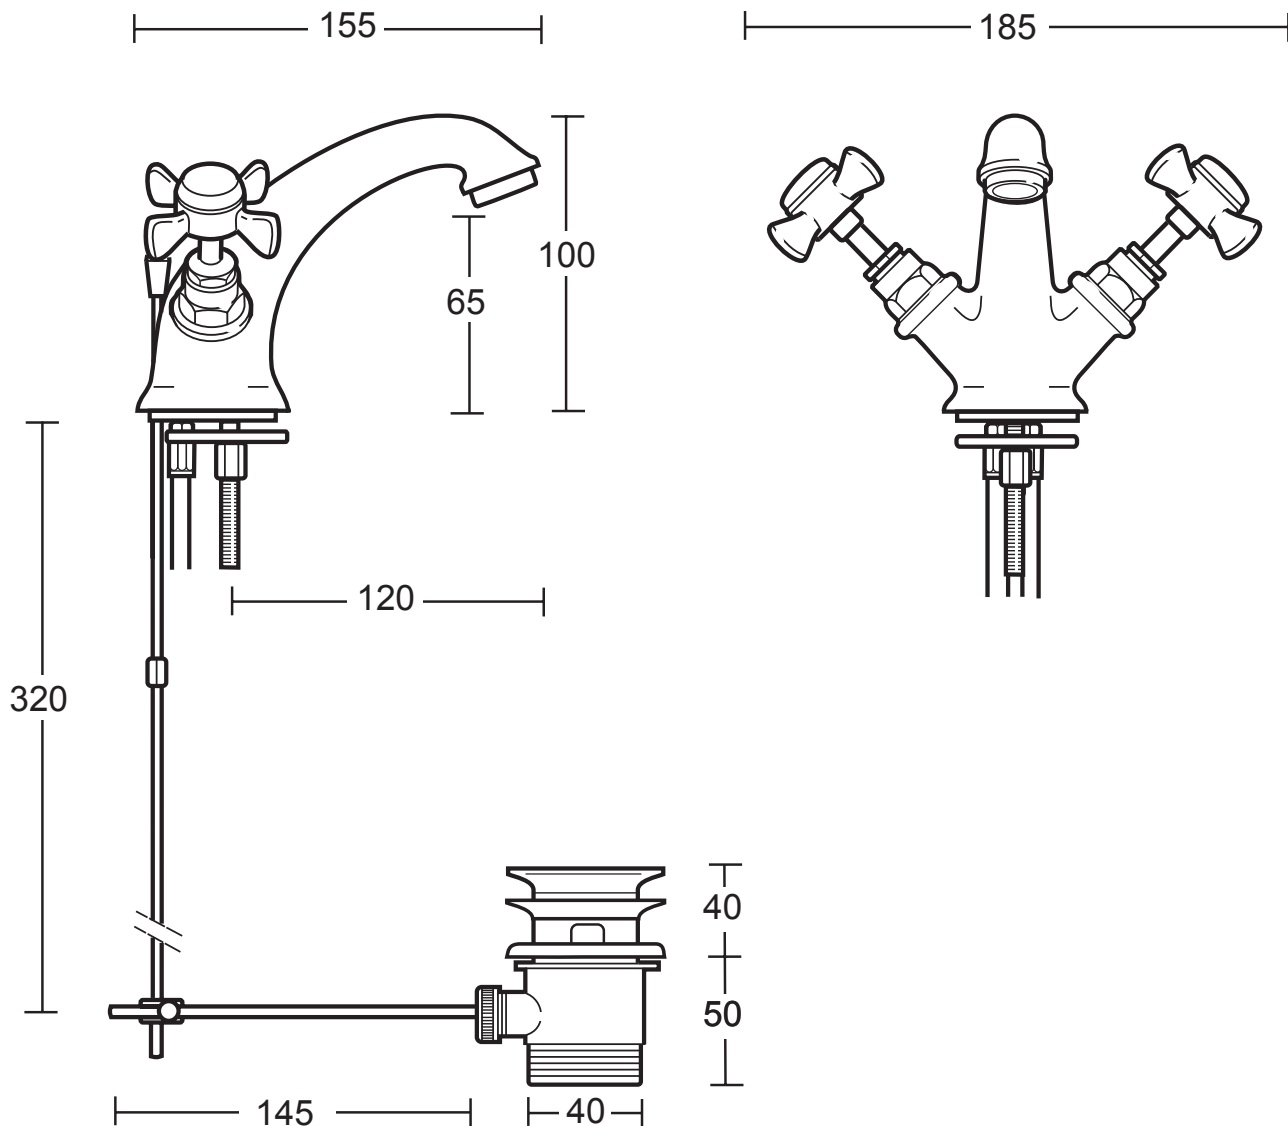

Classical Brassware Collection

Edwardian

Monobloc basin mixer

All taps are high pressure / pumped systems

We recommend that all products are purchased with the assistance of a specialist bathroom retailer and always installed by an experienced installer who is a member of a recognized association. All sizes quoted are nominal: items may vary by plus or minus 2% against the figures quoted. When planning installations where dimensions are critical, it is essential that the space allowed for individual items is physically checked. Imperial Bathrooms can not be held liable for any costs associated with items not fitting in any given area. The contents of this statement are based on information correct at the time of publication. We reserve the right to make alterations and changes in product characteristics, fixing, packaging, operation etc at any time without notice.