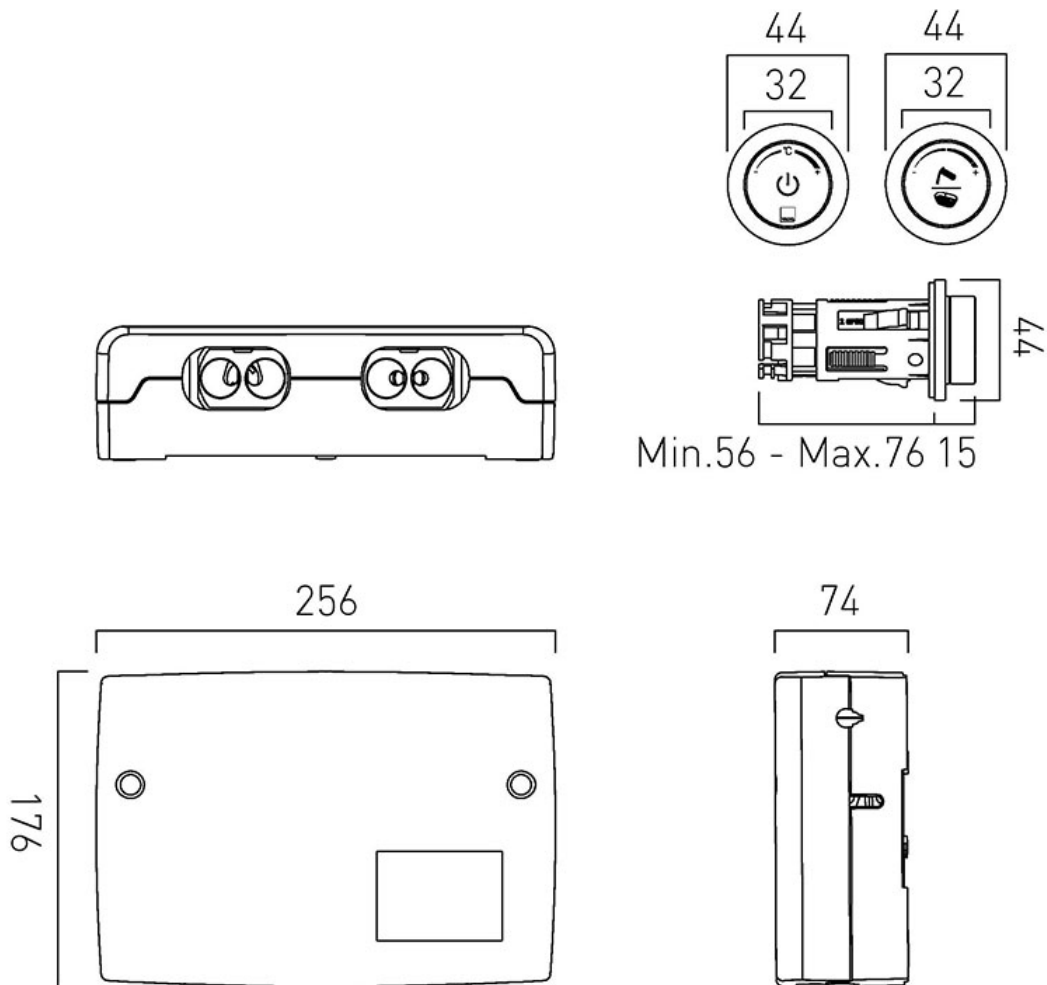

TECHNICAL DRAWING

COLLECTION: SENSORI

PRODUCT CODE: DIA-2700

tel: 01934 744466
email: sales@vado.com
www.vado.com

where inspiration flows
taps | showering | accessories