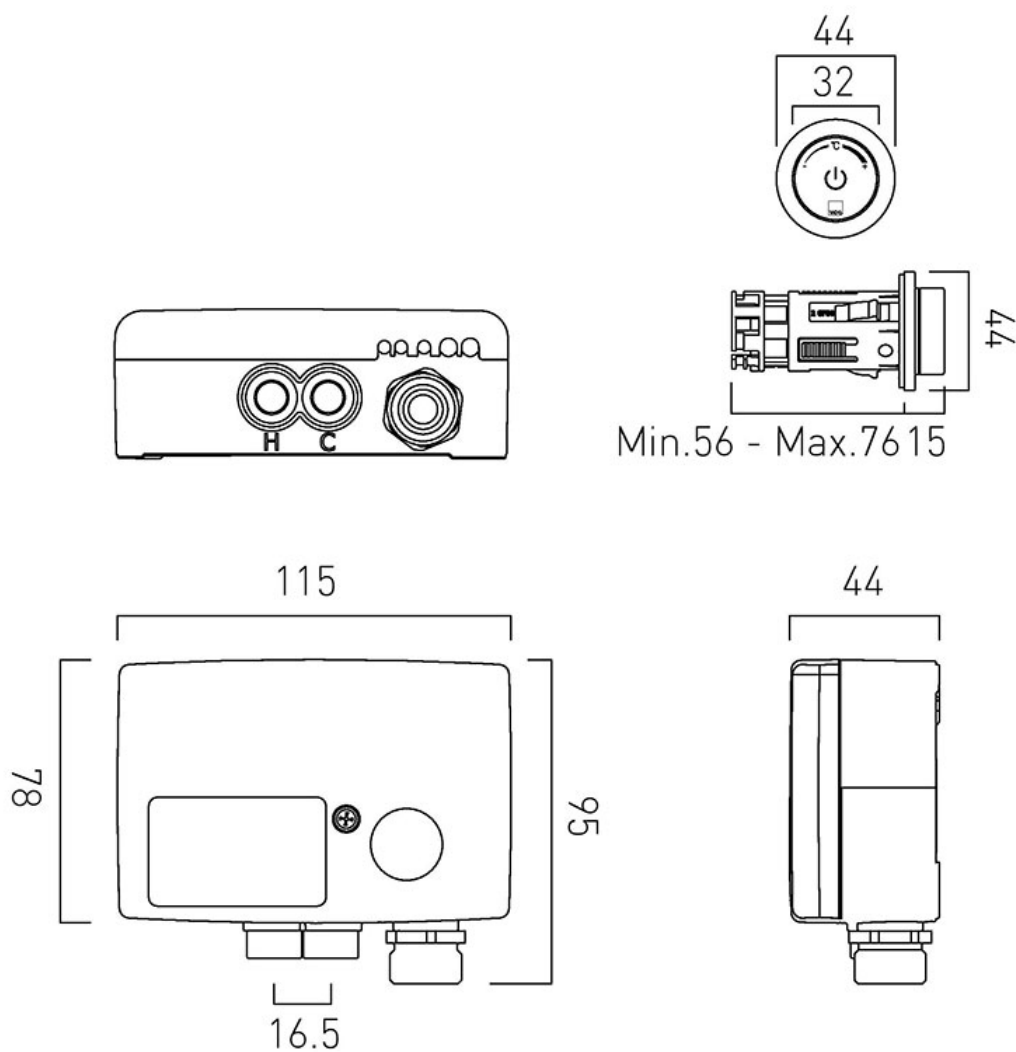

TECHNICAL DRAWING

COLLECTION: SENSORI

PRODUCT CODE: DIA-1000

tel: 01934 744466
email: sales@vado.com
www.vado.com

where inspiration flows
taps | showering | accessories