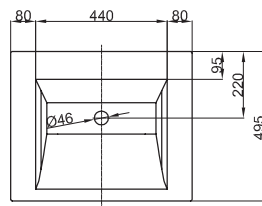

Technical Data Sheet

Design: schmidem design

BETTEAQUA COUNTER TOP WASHBASIN

Counter top washbasin rectangular, 600 x 495 x 80 mm, enamelled, without a taphole or an overflow, incl. fastening material

article no.	A044
dimension	60 x 49,5 x 8 cm
colours	can be delivered in white, exclusive colours and other sanitary colours
extras	available with the easy-to-clean surface BETTEGLAZE® PLUS

**Recommended taps**

For optimal water fall you should use spouts with vertical outlet and aerator.

spout projection:
distance to wall x mm +
ca. 200 mm from outer edge