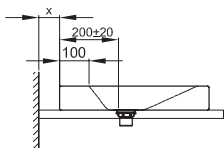

Technical Data Sheet

Design: schmidem design

BETTEAQUA COUNTER TOP WASHBASIN

Counter top washbasin rectangular, 600 x 495 x 80 mm, enamelled, without a taphole or an overflow, incl. fastening material

article no.	A044
dimension	60 x 49,5 x 8 cm
colours	can be delivered in white, exclusive colours and other sanitary colours
extras	available with the easy-to-clean surface BETTEGLAZE® PLUS

**Recommended taps**

For optimal water fall you should use spouts with vertical outlet and aerator.

spout projection:
distance to wall x mm +
ca. 200 mm from outer edge