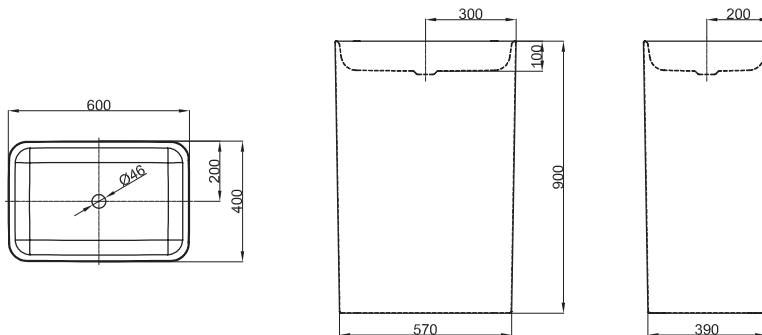

Technical Data Sheet**BETTEART MONOLITH**

Washbasin Monolith, 600 x 400 x 900 mm, enamelled inside and outside, without a taphole and an overflow, incl. siphon, unslotted waste with a white enamelled cap, incl. fastening material

Design: Tesseraux + Partner

article no.	A183
dimension	60 x 40 x 90 cm
colours	can be delivered in white and other sanitary colours
extras	available with the easy-to-clean surface BETTEGLAZE® PLUS

**Recommended taps**

spout projection:
distance tap x mm + ca. 210 mm from outer edge