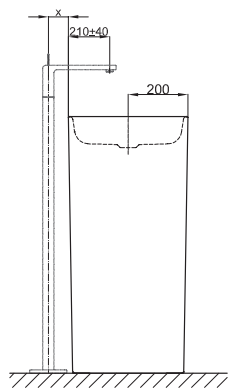

Technical Data Sheet**BETTEART MONOLITH**

Washbasin Monolith, 600 x 400 x 900 mm, enamelled inside and outside, without a taphole and an overflow, incl. siphon, unslotted waste with a white enamelled cap, incl. fastening material

Design: Tesseraux + Partner

article no.	A183
dimension	60 x 40 x 90 cm
colours	can be delivered in white and other sanitary colours
extras	available with the easy-to-clean surface BETTEGLAZE® PLUS

**Recommended taps**

spout projection:
distance tap x mm + ca. 210 mm from outer edge