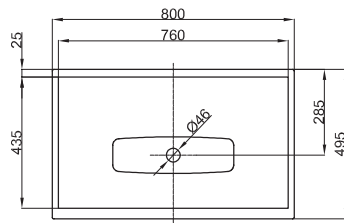

Technical Data Sheet

BETTELUX WALL MOUNTED WASHBASIN

Wall mounted washbasin rectangular, 800 x 495 x 140 mm, enamelled, without a taphole or an overflow, incl. fastening material

Design: Tesseraux + Partner

article no.	A167
dimension	80 x 49,5 x 14 cm
Colours	can be delivered in white, exclusive colours and other sanitary colours
Extras	available with the easy-to-clean surface BETTEGLAZE® PLUS

Recommended taps

spout projection:
ca. 241 mm from wall

Dimensions for installation and connection