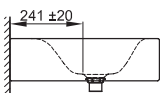

Technical Data Sheet

BETTELUX WALL MOUNTED WASHBASIN

Wall mounted washbasin rectangular, 800 x 495 x 140 mm, enamelled, without a taphole or an overflow, incl. fastening material

Design: Tesseraux + Partner

article no.	A167
dimension	80 x 49,5 x 14 cm
Colours	can be delivered in white, exclusive colours and other sanitary colours
Extras	available with the easy-to-clean surface BETTEGLAZE® PLUS

Recommended taps

spout projection:
ca. 241 mm from wall

Dimensions for installation and connection