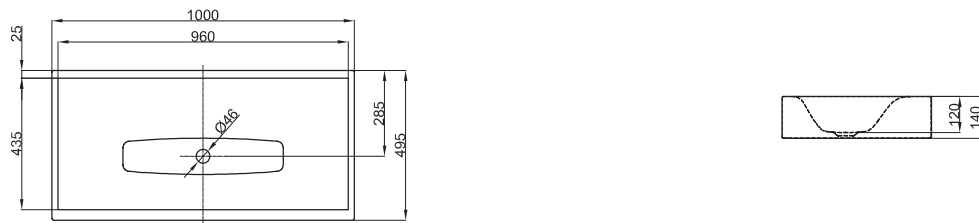

**Technical Data Sheet**

**BETTELUX WALL MOUNTED WASHBASIN**

Wall mounted washbasin rectangular, 1000 x 495 x 140 mm, enamelled, without a taphole or an overflow, incl. fastening material

Design: Tesseraux + Partner

article no.	A168
dimension	100 x 49,5 x 14 cm
Colours	can be delivered in white, exclusive colours and other sanitary colours
Extras	available with the easy-to-clean surface <b>BETTEGLAZE® PLUS</b>

**Recommended taps**

spout projection:  
ca. 241 mm from wall

**Dimensions for installation and connection**