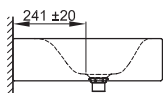

**Technical Data Sheet**

**BETTELUX WALL MOUNTED WASHBASIN**

Wall mounted washbasin rectangular, 1000 x 495 x 140 mm, enamelled, without a taphole or an overflow, incl. fastening material

Design: Tesseraux + Partner

article no.	A168
dimension	100 x 49,5 x 14 cm
Colours	can be delivered in white, exclusive colours and other sanitary colours
Extras	available with the easy-to-clean surface <b>BETTEGLAZE® PLUS</b>

**Recommended taps**

spout projection:  
ca. 241 mm from wall

**Dimensions for installation and connection**