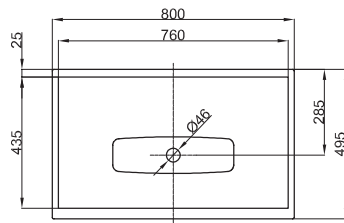

Technical Data Sheet**BETTELUX BUILT-IN WASHBASIN**

Built-in washbasin rectangular, 800 x 495 x 9 mm, enamelled, without a taphole or an overflow, incl. fastening material

Design: Tesseraux + Partner

article no.	A161
dimension	80 x 49,5 x 0,9 cm
Colours	can be delivered in white, exclusive colours and other sanitary colours
Extras	available with the easy-to-clean surface BETTEGLAZE® PLUS

**Recommended taps**

spout projection:
distance to wall x mm + ca. 238 mm from outer edge