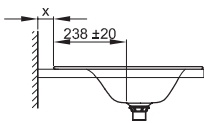

Technical Data Sheet**BETTELUX BUILT-IN WASHBASIN**

Built-in washbasin rectangular, 800 x 495 x 9 mm, enamelled, without a taphole or an overflow, incl. fastening material

Design: Tesseraux + Partner

article no.	A161
dimension	80 x 49,5 x 0,9 cm
Colours	can be delivered in white, exclusive colours and other sanitary colours
Extras	available with the easy-to-clean surface BETTEGLAZE® PLUS

**Recommended taps**

spout projection:
distance to wall x mm + ca. 238 mm from outer edge