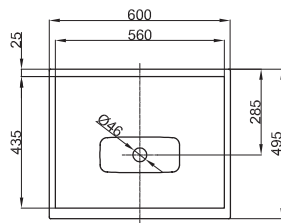

Technical Data Sheet**BETTELUX BUILT-IN WASHBASIN**

Built-in washbasin rectangular, 600 x 495 x 9 mm, enamelled, without a taphole or an overflow, incl. fastening material

Design: Tesseraux + Partner

article no.	A160
dimension	60 x 49,5 x 0,9 cm
Colours	can be delivered in white, exclusive colours and other sanitary colours
Extras	available with the easy-to-clean surface BETTEGLAZE® PLUS

**Recommended taps**

spout projection:
distance to wall x mm + ca. 238 mm from outer edge