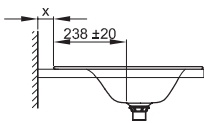

Technical Data Sheet**BETTELUX BUILT-IN WASHBASIN**

Built-in washbasin rectangular, 600 x 495 x 9 mm, enamelled, without a taphole or an overflow, incl. fastening material

Design: Tesseraux + Partner

article no.	A160
dimension	60 x 49,5 x 0,9 cm
Colours	can be delivered in white, exclusive colours and other sanitary colours
Extras	available with the easy-to-clean surface BETTEGLAZE® PLUS

**Recommended taps**

spout projection:
distance to wall x mm + ca. 238 mm from outer edge