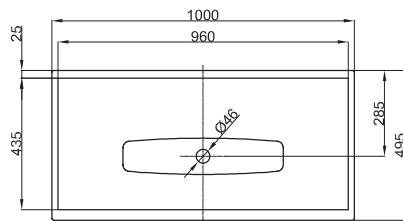

**Technical Data Sheet****BETTELUX BUILT-IN WASHBASIN**

Built-in washbasin rectangular, 1000 x 495 x 9 mm, enamelled, without a taphole or an overflow, incl. fastening material

Design: Tesseraux + Partner

---

article no.	A162
dimension	100 x 49,5 x 0,9 cm
Colours	can be delivered in white, exclusive colours and other sanitary colours
Extras	available with the easy-to-clean surface <b>BETTEGLAZE® PLUS</b>

---

**Recommended taps**

spout projection:  
distance to wall x mm + ca. 238 mm from outer edge