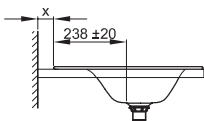

**Technical Data Sheet****BETTELUX BUILT-IN WASHBASIN**

Built-in washbasin rectangular, 1000 x 495 x 9 mm, enamelled, without a taphole or an overflow, incl. fastening material

Design: Tesseraux + Partner

---

article no.	A162
dimension	100 x 49,5 x 0,9 cm
Colours	can be delivered in white, exclusive colours and other sanitary colours
Extras	available with the easy-to-clean surface <b>BETTEGLAZE® PLUS</b>

---

**Recommended taps**

spout projection:  
distance to wall x mm + ca. 238 mm from outer edge