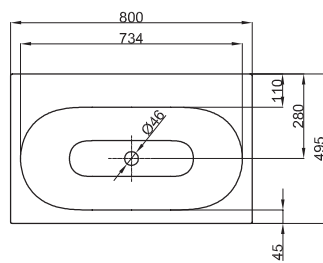

**Technical Data Sheet****BETTECOMODO COUNTER TOP WASHBASIN**

Counter top washbasin rectangular, 800 x 495 x 60 mm, enamelled, without a taphole or an overflow, incl. fastening material

Design: Tesseraux + Partner

article no.	A206
dimension	80 x 49,5 x 6 cm
colours	can be delivered in white, exclusive colours and other sanitary colours
extras	available with the easy-to-clean surface <b>BETTEGLAZE® PLUS</b>

**Recommended taps**

spout projection:  
distance to wall x mm + ca. 238 mm from outer edge