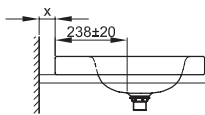

**Technical Data Sheet****BETTECOMODO COUNTER TOP WASHBASIN**

Counter top washbasin rectangular, 800 x 495 x 60 mm, enamelled, without a taphole or an overflow, incl. fastening material

Design: Tesseraux + Partner

article no.	A206
dimension	80 x 49,5 x 6 cm
colours	can be delivered in white, exclusive colours and other sanitary colours
extras	available with the easy-to-clean surface <b>BETTEGLAZE® PLUS</b>

**Recommended taps**

spout projection:  
distance to wall x mm + ca. 238 mm from outer edge