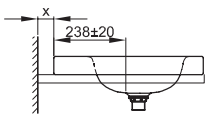

Technical Data Sheet**BETTECOMODO COUNTER TOP WASHBASIN**

Counter top washbasin rectangular, 1000 x 495 x 60 mm, enamelled, without a tap hole or an overflow, incl. fastening material

Design: Tesseraux + Partner

| | |
|-------------|---|
| article no. | A207 |
| dimension | 100 x 49,5 x 6 cm |
| colours | can be delivered in white, exclusive colours and other sanitary colours |
| extras | available with the easy-to-clean surface BETTEGLAZE® PLUS |

**Recommended taps**

spout projection:
distance to wall x mm + ca. 238 mm from outer edge