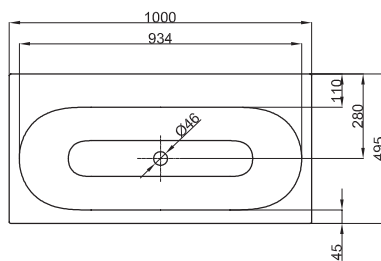

Technical Data Sheet**BETTECOMODO COUNTER TOP WASHBASIN**

Counter top washbasin rectangular, 1000 x 495 x 60 mm, enamelled, without a tap hole or an overflow, incl. fastening material

Design: Tesseraux + Partner

| | |
|-------------|---|
| article no. | A207 |
| dimension | 100 x 49,5 x 6 cm |
| colours | can be delivered in white, exclusive colours and other sanitary colours |
| extras | available with the easy-to-clean surface BETTEGLAZE® PLUS |

**Recommended taps**

spout projection:
distance to wall x mm + ca. 238 mm from outer edge