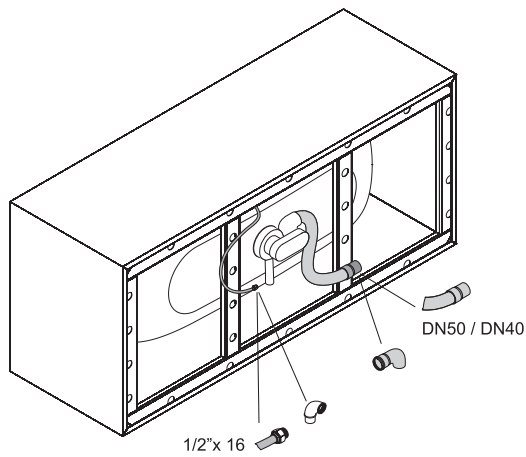

BETTELUX SILHOUETTE

Design: Tesseraux + Partner

Adequate position to connect the drainage

dimension	A	B	I	K	article no.	volume **
170 x 75 x 45 cm	1700	750	1270	507	3440 CFXXS	156 litre
180 x 80 x 45 cm	1800	800	1345	545	3441 CFXXS	185 litre

all measurements in mm.

**Water content less 70 litres (for human displacement). subject to alteration and production tolerance.