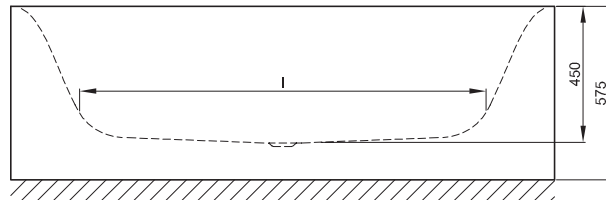

BETTELUX SILHOUETTE

Design: Tesseraux + Partner

Adequate position to connect the drainage

dimension	A	B	I	K	article no.	volume **
170 x 75 x 45 cm	1700	750	1270	507	3440 CFXXS	156 litre
180 x 80 x 45 cm	1800	800	1345	545	3441 CFXXS	185 litre

all measurements in mm.

**Water content less 70 litres (for human displacement). subject to alteration and production tolerance.