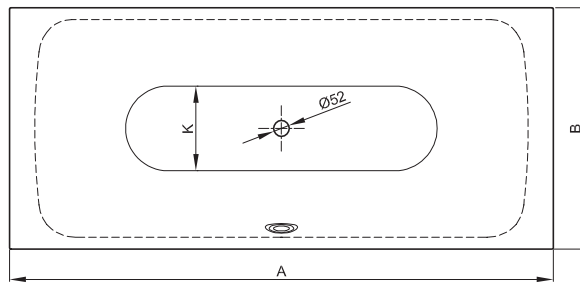

BETTELUX SILHOUETTE

Design: Tesseraux + Partner

Adequate position to connect the drainage

dimension	A	B	I	K	article no.	volume **
170 x 75 x 45 cm	1700	750	1270	507	3440 CFXXS	156 litre
180 x 80 x 45 cm	1800	800	1345	545	3441 CFXXS	185 litre

all measurements in mm.

**Water content less 70 litres (for human displacement). subject to alteration and production tolerance.