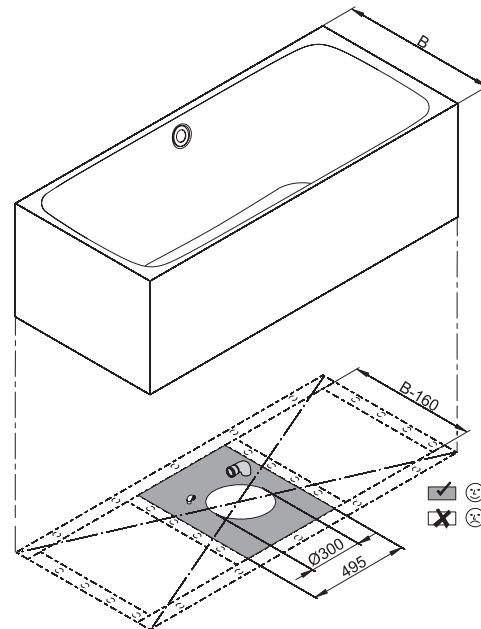

BETTELUX SILHOUETTE

Design: Tesseraux + Partner

Adequate position to connect the drainage

dimension	A	B	I	K	article no.	volume **
170 x 75 x 45 cm	1700	750	1270	507	3440 CFXXS	156 litre
180 x 80 x 45 cm	1800	800	1345	545	3441 CFXXS	185 litre

all measurements in mm.

**Water content less 70 litres (for human displacement). subject to alteration and production tolerance.