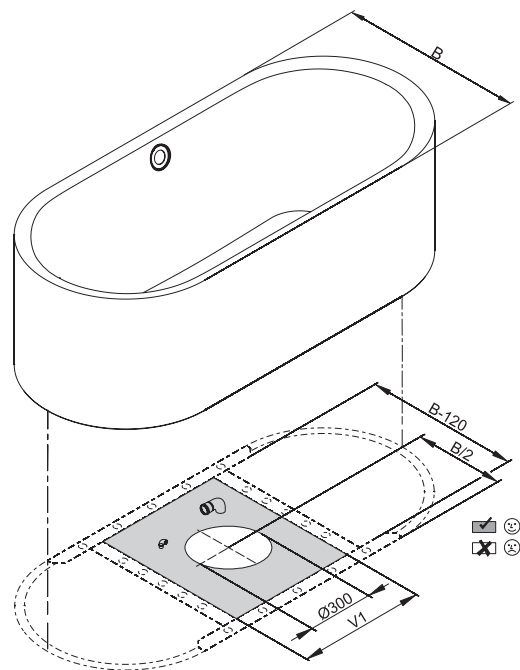

BETTELUX OVAL SILHOUETTE

Design: Tesseraux + Partner

Adequate position to connect the drainage

dimension	A	B	I	K	V1	article no.	volume **
170 x 75 x 45 cm	1700	750	1270	515	450	3465 CFXXS	150 litre
180 x 80 x 45 cm	1800	800	1340	545	550	3466 CFXXS	177 litre
190 x 90 x 45 cm	1900	900	1420	618	650	3467 CFXXS	224 litre

all measurements in mm.

**Water content less 70 litres (for human displacement), subject to alteration and production tolerance.