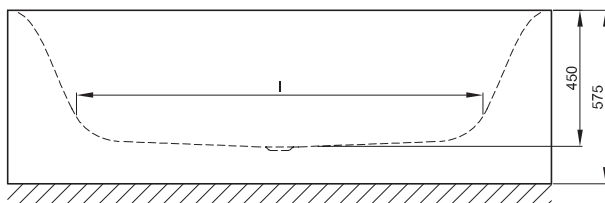

BETTELUX OVAL SILHOUETTE

Design: Tesseraux + Partner

Adequate position to connect the drainage

dimension	A	B	I	K	V1	article no.	volume **
170 x 75 x 45 cm	1700	750	1270	515	450	3465 CFXXS	150 litre
180 x 80 x 45 cm	1800	800	1340	545	550	3466 CFXXS	177 litre
190 x 90 x 45 cm	1900	900	1420	618	650	3467 CFXXS	224 litre

all measurements in mm.

**Water content less 70 litres (for human displacement), subject to alteration and production tolerance.