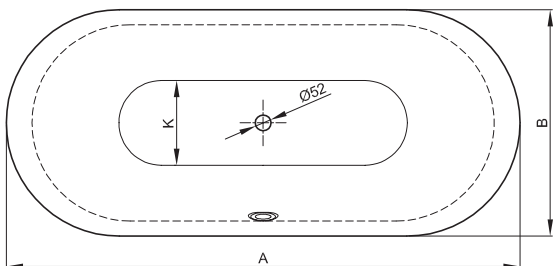

BETTELUX OVAL SILHOUETTE

Design: Tesseraux + Partner

Adequate position to connect the drainage

dimension	A	B	I	K	V1	article no.	volume **
170 x 75 x 45 cm	1700	750	1270	515	450	3465 CFXXS	150 litre
180 x 80 x 45 cm	1800	800	1340	545	550	3466 CFXXS	177 litre
190 x 90 x 45 cm	1900	900	1420	618	650	3467 CFXXS	224 litre

all measurements in mm.

**Water content less 70 litres (for human displacement), subject to alteration and production tolerance.