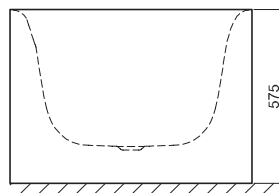

BETTELUX OVAL SILHOUETTE

Design: Tesseraux + Partner

Adequate position to connect the drainage

dimension	A	B	I	K	V1	article no.	volume **
170 x 75 x 45 cm	1700	750	1270	515	450	3465 CFXXS	150 litre
180 x 80 x 45 cm	1800	800	1340	545	550	3466 CFXXS	177 litre
190 x 90 x 45 cm	1900	900	1420	618	650	3467 CFXXS	224 litre

all measurements in mm.

**Water content less 70 litres (for human displacement), subject to alteration and production tolerance.