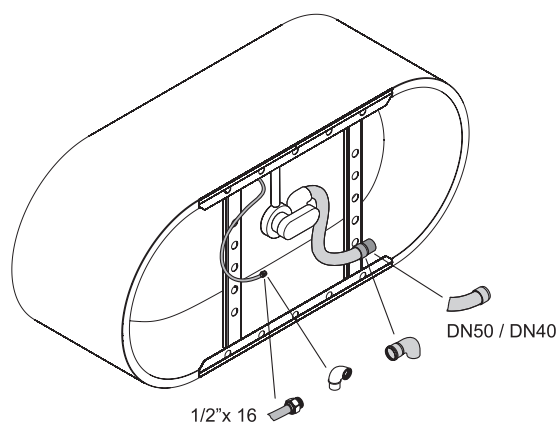

BETTELUX OVAL SILHOUETTE

Design: Tesseraux + Partner

Adequate position to connect the drainage

dimension	A	B	I	K	V1	article no.	volume **
170 x 75 x 45 cm	1700	750	1270	515	450	3465 CFXXS	150 litre
180 x 80 x 45 cm	1800	800	1340	545	550	3466 CFXXS	177 litre
190 x 90 x 45 cm	1900	900	1420	618	650	3467 CFXXS	224 litre

all measurements in mm.

**Water content less 70 litres (for human displacement), subject to alteration and production tolerance.