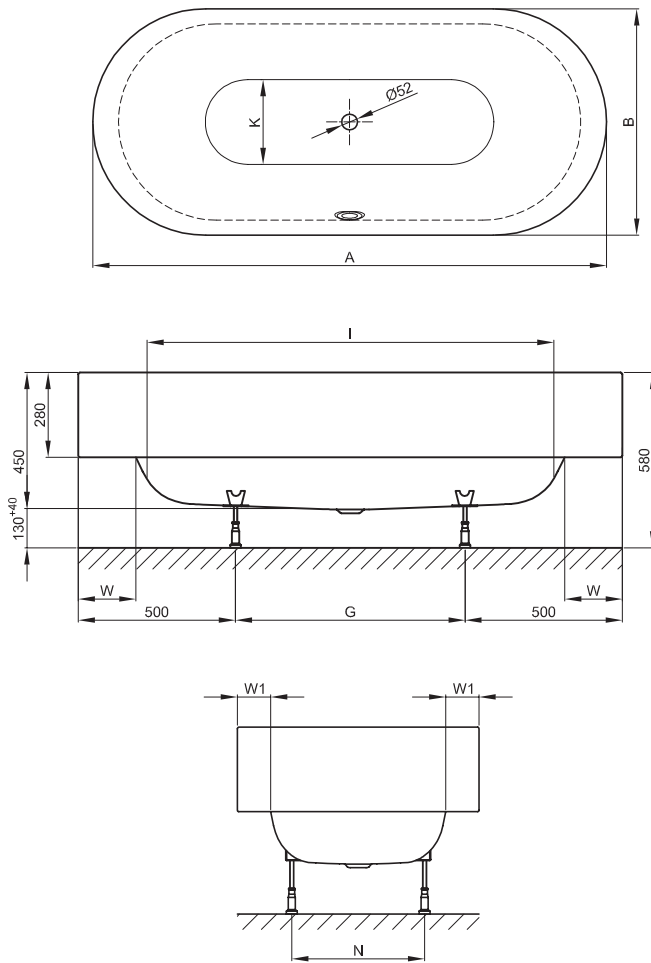

BETTELUX OVAL HIGHLINE

Design: Tesseraux + Partner

dimension	A	B	G	I	K	N	W	W1	article no.	volume **
180 x 80 x 45 cm	1800	800	810	1340	545	475	190	110	3466 CFXXH	177 litre
190 x 90 x 45 cm	1900	900	910	1420	618	575	200	120	3467 CFXXH	224 litre

all measurements in mm.

**Water content less 70 litres (for human displacement). subject to alteration and production tolerance.