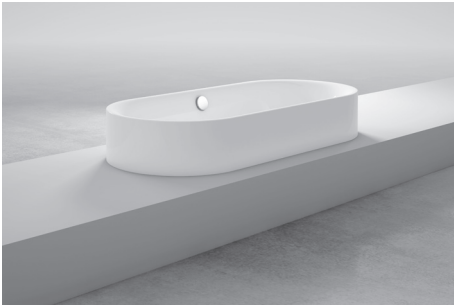

BETTELUX OVAL HIGHLINE

Design: Tesseraux + Partner

dimension	A	B	G	I	K	N	W	W1	article no.	volume **
180 x 80 x 45 cm	1800	800	810	1340	545	475	190	110	3466 CFXXH	177 litre
190 x 90 x 45 cm	1900	900	910	1420	618	575	200	120	3467 CFXXH	224 litre

all measurements in mm.

**Water content less 70 litres (for human displacement). subject to alteration and production tolerance.