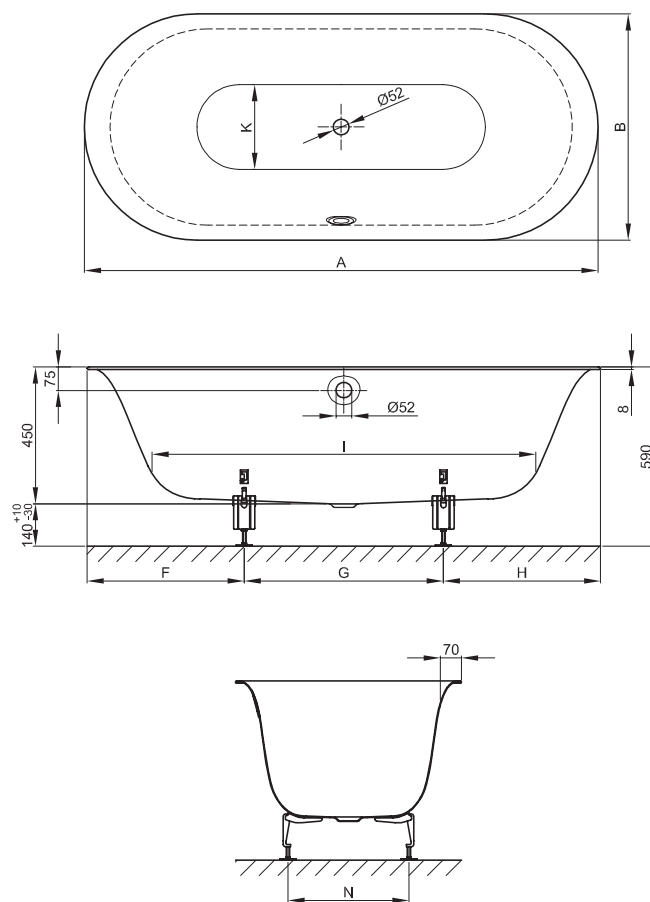

BETTELUX OVAL

Design: Tesseraux + Partner

dimension	A	B	F	G	H	I	K	N	article no.	volume **
170 x 75 x 45 cm	1700	750	500	700	500	1270	515	395	3465	150 litre
180 x 80 x 45 cm	1800	800	500	800	500	1340	545	445	3466	177 litre
190 x 90 x 45 cm	1900	900	520	860	520	1420	618	545	3467	224 litre

all measurements in mm.

**Water content less 70 litres (for human displacement), subject to alteration and production tolerance.