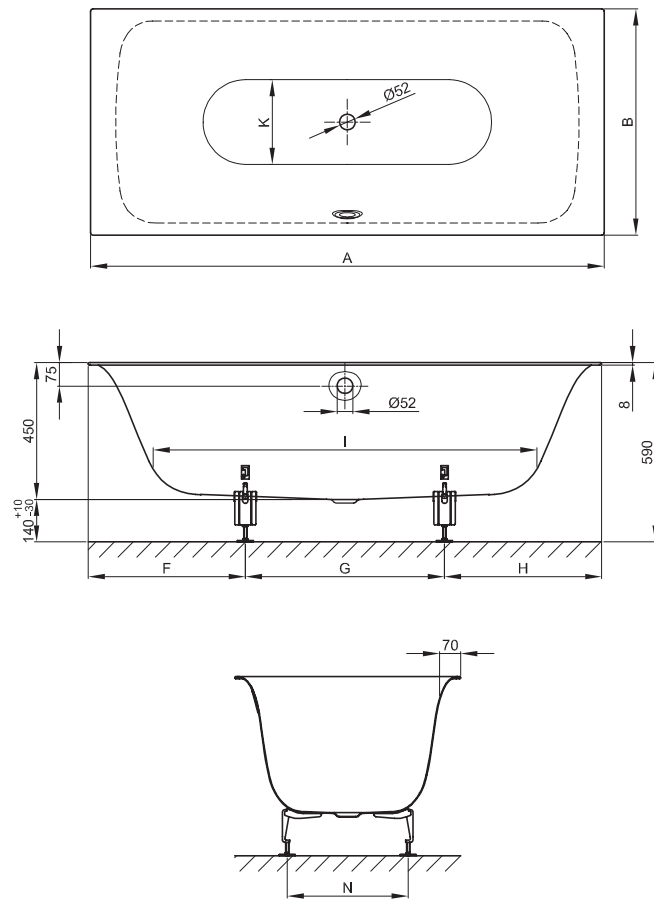

BETTELUX

Design: Tesseraux + Partner

dimension	A	B	F	G	H	I	K	N	article no.	volume **
170 x 75 x 45 cm	1700	750	495	710	495	1270	507	400	3440	156 litre
180 x 80 x 45 cm	1800	800	495	810	495	1345	545	450	3441	185 litre
190 x 90 x 45 cm	1900	900	520	860	520	1420	615	500	3442	234 litre

all measurements in mm.

**Water content less 70 litres (for human displacement). subject to alteration and production tolerance.