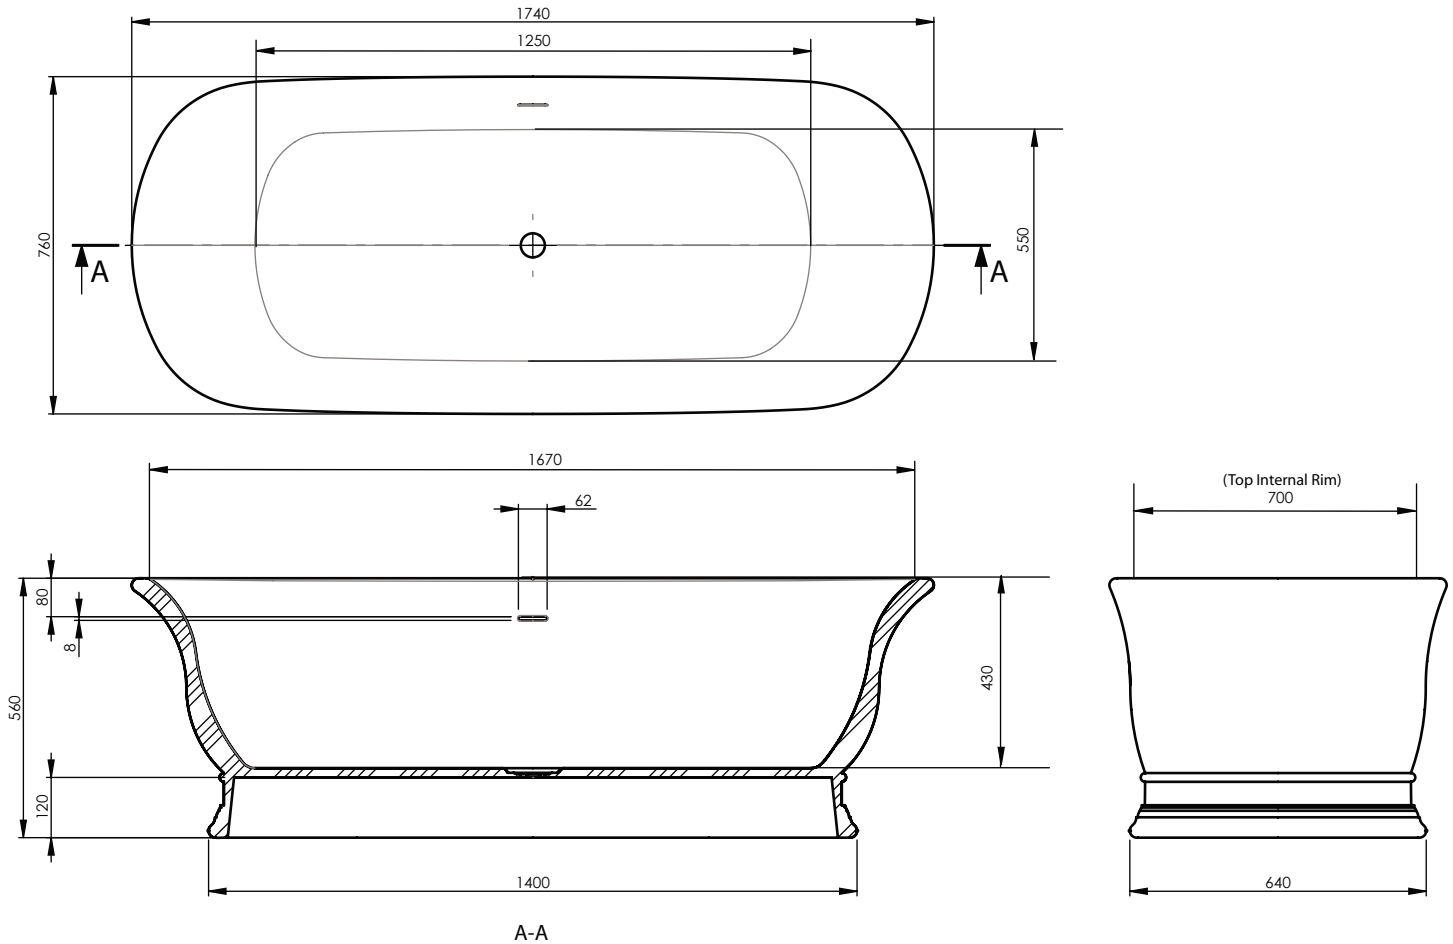

Bath Collection	
Windsor Baths	Marlow Bath

Weight Empty: 118 Kg
 Weight Full: 298 Kg
 Volume: 180 L

We recommend that all products are purchased with the assistance of a specialist bathroom retailer and always installed by an experienced installer who is a member of a recognized association. All sizes quoted are nominal: items may vary by plus or minus 2% against the figures quoted. When planning installations where dimensions are critical, it is essential that the space allowed for individual items is physically checked. Imperial Bathrooms can not be held liable for any costs associated with items not fitting in any given area. The contents of this statement are based on information correct at the time of publication. We reserve the right to make alterations and changes in product characteristics, fixing, packaging, operation etc at any time without notice.