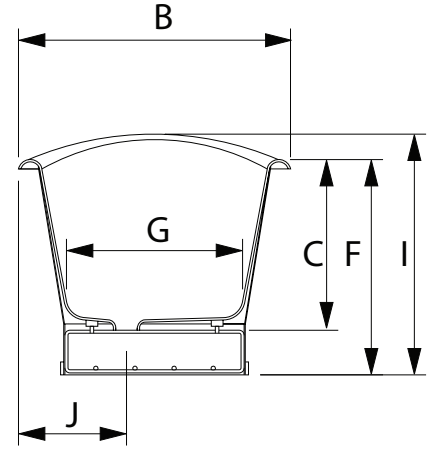

Bath Collection	
Cast Iron Baths	Baglioni

1700	1700	680	492	1620	585	665	465	390	725	250	1350	-	-	-	-	-	
	A	B	C	D	E	F	G	H	I	J	L	M	N	O	P	Q	R

1700	
KG	LT
PESO/WEIGHT	VOL.
199	215

We recommend that all products are purchased with the assistance of a specialist bathroom retailer and always installed by an experienced installer who is a member of a recognized association. All sizes quoted are nominal: items may vary by plus or minus 2% against the figures quoted. When planning installations where dimensions are critical, it is essential that the space allowed for individual items is physically checked. Imperial Bathrooms can not be held liable for any costs associated with items not fitting in any given area. The contents of this statement are based on information correct at the time of publication. We reserve the right to make alterations and changes in product characteristics, fixing, packaging, operation etc at any time without notice.