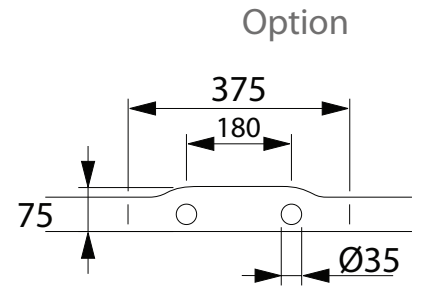

Bath Collection	
Cast Iron Baths	Baglioni

1700	1700	680	492	1620	585	665	465	390	725	250	1350	-	-	-	-	-	
	A	B	C	D	E	F	G	H	I	J	L	M	N	O	P	Q	R

1700	
KG	LT
PESO/WEIGHT	VOL.
199	215

We recommend that all products are purchased with the assistance of a specialist bathroom retailer and always installed by an experienced installer who is a member of a recognized association. All sizes quoted are nominal: items may vary by plus or minus 2% against the figures quoted. When planning installations where dimensions are critical, it is essential that the space allowed for individual items is physically checked. Imperial Bathrooms can not be held liable for any costs associated with items not fitting in any given area. The contents of this statement are based on information correct at the time of publication. We reserve the right to make alterations and changes in product characteristics, fixing, packaging, operation etc at any time without notice.