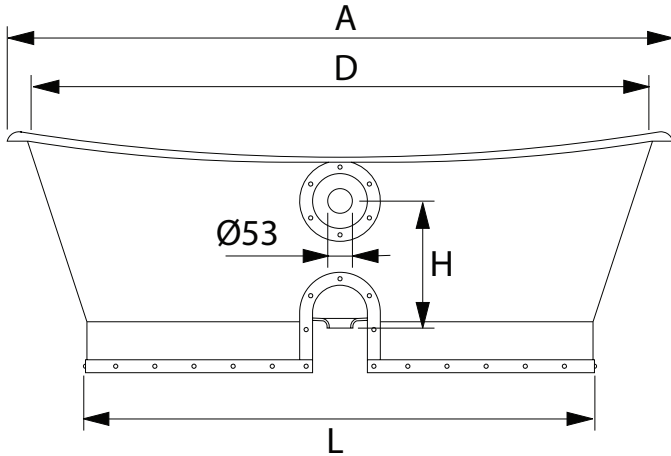

Bath Collection	
Cast Iron Baths	Baglioni

1700	1700	680	492	1620	585	665	465	390	725	250	1350	-	-	-	-	-	
	A	B	C	D	E	F	G	H	I	J	L	M	N	O	P	Q	R

1700	
KG	LT
PESO/WEIGHT	VOL.
199	215

We recommend that all products are purchased with the assistance of a specialist bathroom retailer and always installed by an experienced installer who is a member of a recognized association. All sizes quoted are nominal: items may vary by plus or minus 2% against the figures quoted. When planning installations where dimensions are critical, it is essential that the space allowed for individual items is physically checked. Imperial Bathrooms can not be held liable for any costs associated with items not fitting in any given area. The contents of this statement are based on information correct at the time of publication. We reserve the right to make alterations and changes in product characteristics, fixing, packaging, operation etc at any time without notice.