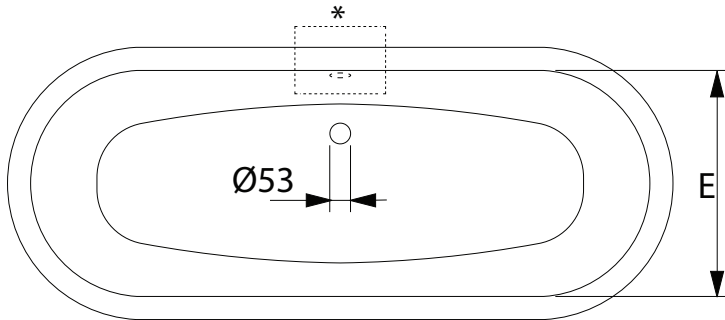

Bath Collection	
Cast Iron Baths	Baglioni

1700	1700	680	492	1620	585	665	465	390	725	250	1350	-	-	-	-	-	
	A	B	C	D	E	F	G	H	I	J	L	M	N	O	P	Q	R

1700	
KG	LT
PESO/WEIGHT	VOL.
199	215

We recommend that all products are purchased with the assistance of a specialist bathroom retailer and always installed by an experienced installer who is a member of a recognized association. All sizes quoted are nominal: items may vary by plus or minus 2% against the figures quoted. When planning installations where dimensions are critical, it is essential that the space allowed for individual items is physically checked. Imperial Bathrooms can not be held liable for any costs associated with items not fitting in any given area. The contents of this statement are based on information correct at the time of publication. We reserve the right to make alterations and changes in product characteristics, fixing, packaging, operation etc at any time without notice.