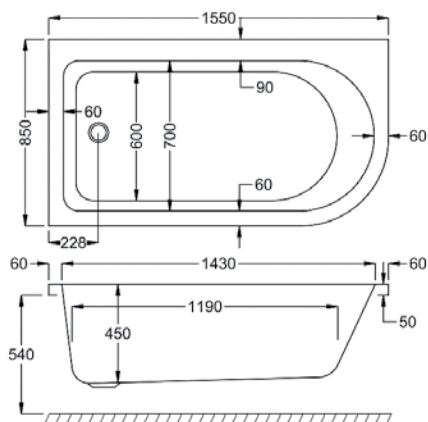

# STATUS SHOWERBATH

	5MM	CARRONITE
L 1550MM	STATUS SHOWERBATH	✓
W 850MM	STATUS SHOWERBATH PANEL	✓
	SCREEN CFS-1 (H=1400MM)	✓
	SCREEN CFS-2 (H=1500MM)	✓
	SET (BATH, SCREEN, FRONT PANEL)	✓

Left hand and right hand baths available.  
Right hand bath shown.

## WATER CAPACITY

262 LTR

This measurement is taken to the overflow