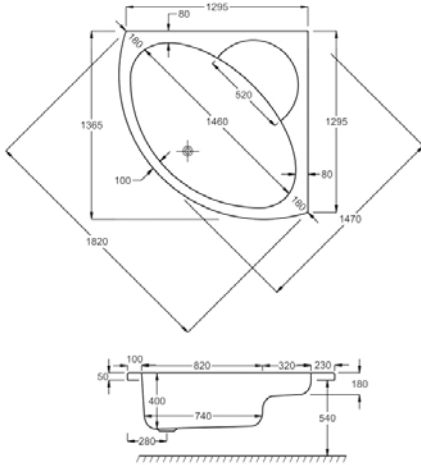

MONARCH

		5MM	CARRONITE
L	1300MM	✓	✓
W	1300MM	✓	✓
	MONARCH	✓	✓
	AFFINITY 1300 PANEL	✓	✓

Carronite

Panel

Whirlpool

WATER CAPACITY

235 LTR

This measurement is taken to the overflow

WHIRLPOOL COMPATIBLE

C-LENDA SYSTEMS

1 & 4

KIT REFERENCES

STANDARD - AK-02

CARRONITE - AK-02-C